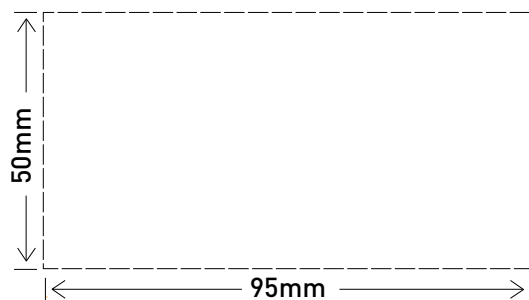

Como Single Powerpoint, 10A

CAT NO. **CM787WE, CM787NWE**

- More fixing options - 4 corners
- Red LED indicator (CM787NWE) (externally wired)

Single product			
Cat No	Dimensions	Weight	Barcode
CM787WE	110 W x 170 H x 35 D mm	0.11kg	9321001435815
CM787NWE	110 W x 170 H x 35 D mm	0.11kg	9321001438250

Inner box (Qty 6)			
Cat No	Dimensions	Weight	Barcode
CM787WE	163 W x 163 H x 131 D mm	0.73kg	9321001435914
CM787NWE	163 W x 163 H x 131 D mm	0.77kg	9321001439233

Outer box (Qty 72)			
Cat No	Dimensions	Weight	Barcode
CM787WE	500 W x 333 H x 262 D mm	9.37kg	9321001436010
CM787NWE	500 W x 333 H x 262 D mm	9.78kg	9321001440215

Dimensions

Cut out size

HPM Legrand - AUS
1300 369 777
www.legrand.com.au
ABN 31 000 102 661

HPM Legrand - NZ
0800 476 009
www.legrand.co.nz

Refer to your group buying office, HPM Legrand Sales Representative or HPM Legrand Sales Office for pricing.