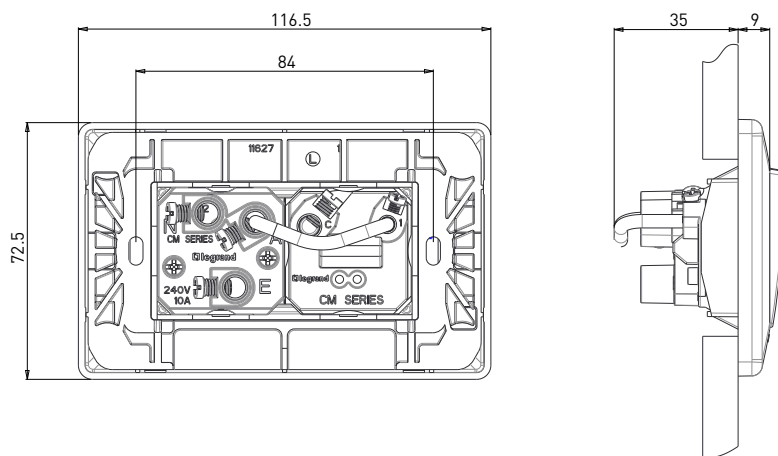

Como Single Powerpoint, 10A

CAT NO. **CM787WE, CM787NWE**

- More fixing options - 4 corners
- Red LED indicator (CM787NWE) (externally wired)

Single product			
Cat No	Dimensions	Weight	Barcode
CM787WE	110 W x 170 H x 35 D mm	0.11kg	9321001435815
CM787NWE	110 W x 170 H x 35 D mm	0.11kg	9321001438250

Inner box (Qty 6)			
Cat No	Dimensions	Weight	Barcode
CM787WE	163 W x 163 H x 131 D mm	0.73kg	9321001435914
CM787NWE	163 W x 163 H x 131 D mm	0.77kg	9321001439233

Outer box (Qty 72)			
Cat No	Dimensions	Weight	Barcode
CM787WE	500 W x 333 H x 262 D mm	9.37kg	9321001436010
CM787NWE	500 W x 333 H x 262 D mm	9.78kg	9321001440215

Dimensions

Cut out size

HPM Legrand - AUS
1300 369 777
www.legrand.com.au
ABN 31 000 102 661

HPM Legrand - NZ
0800 476 009
www.legrand.co.nz

Refer to your group buying office, HPM Legrand Sales Representative or HPM Legrand Sales Office for pricing.