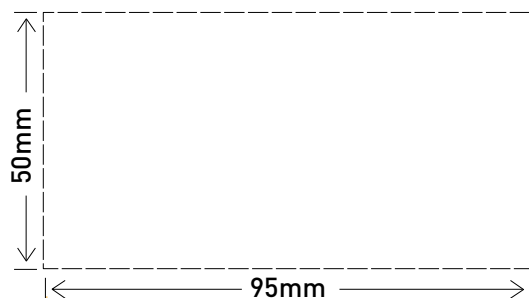

## Como Double Powerpoint Autoswitched, 10A

CAT NO. **CM777AWE**

<b>Cat No</b>	<b>CM777AWE</b>
<b>Description</b>	Como double powerpoint autoswitched with red LED horizontal, 10A
<b>Supply voltage</b>	230 - 240V a.c.
<b>Current rating</b>	10A
<b>Colour</b>	White (WE)
<b>Plate size</b>	116.5 W x 72.5 H x 9 D mm
<b>Mounting centre</b>	84mm
<b>Compliance</b>	AS/NZS 3112

# Como Double Powerpoint Autoswitched, 10A

CAT NO. **CM777AWE**

- Autoswitch red LED indicator on power supplied (internally wired)
- More fixing options - 4 corners

Single product			
Cat No	Dimensions	Weight	Barcode
CM777AWE	110 W x 170 H x 35 D mm	0.10kg	9321001435808

Inner box (Qty 10)			
Cat No	Dimensions	Weight	Barcode
CM777AWE	163 W x 163 H x 131 D mm	1.05kg	9321001435907

Outer box (Qty 120)			
Cat No	Dimensions	Weight	Barcode
CM777AWE	500 W x 333 H x 262 D mm	13.25kg	9321001436003

## Cut out size