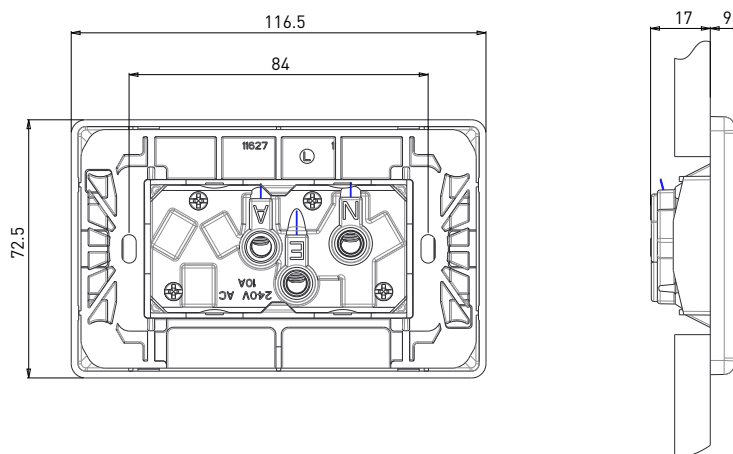

Dimensions

HPM Legrand - AUS
1300 369 777
www.legrand.com.au
ABN 31 000 102 661

HPM Legrand - NZ
0800 476 009
www.legrand.co.nz

Refer to your group buying office, HPM Legrand Sales Representative or HPM Legrand Sales Office for pricing.