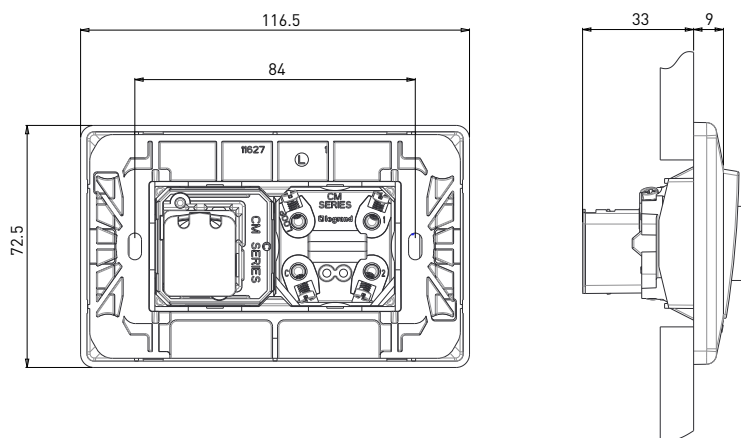

Dimensions

Refer to instruction sheet for derating required for multi-ganged arrangements and/or under high ambient conditions.

HPM Legrand - AUS
1300 369 777
www.legrand.com.au
ABN 31 000 102 661

HPM Legrand - NZ
0800 476 009
www.legrand.co.nz

Refer to your group buying office, HPM Legrand Sales Representative or HPM Legrand Sales Office for pricing.