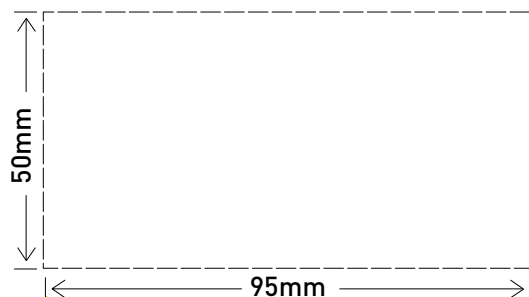

Data Sheet

Como 2 Gang Rotary Dimmers, 400VA

CAT NO. CM400LHWE, CM400THWE, CM400TWE

CM400LHWE

CM400THWE

CM400TWE

Cat No	CM400LHWE	CM400THWE	CM400TWE
Description	Como 2 gang horizontal 400VA leading edge rotary dimmer and switch 10A	Como 2 gang horizontal 400VA trailing edge rotary dimmer and switch 10A	Como 2 gang vertical 400VA trailing edge rotary dimmer and switch 10A
Supply voltage	230 - 240Va.c.		
Current rating	400VA (dimmer)		
Operating temperature	5 - 50° C		
Mounting centre	84mm		
Colour	White (WE)		
Plate size	116.5 W x 72.5 H x 9 D mm		72.5 W x 116.5 H x 9 D mm
Compliance	AS/NZS 3100, AS 1428.1		

Cut out size

Single product			
Cat No	Dimensions	Weight	Barcode
CM400LHWE	150 W x 230 H x 60 D mm	0.11kg	9321001438281
CM400THWE	150 W x 230 H x 60 D mm	0.11kg	9321001438342
CM400TWE	150 W x 230 H x 60 D mm	0.10kg	9321001438359

Inner box (Qty 6)			
Cat No	Dimensions	Weight	Barcode
CM400LHWE	163 W x 163 H x 131 D mm	0.79kg	9321001439264
CM400THWE	163 W x 163 H x 131 D mm	0.79kg	9321001439325
CM400TWE	163 W x 163 H x 131 D mm	0.72kg	9321001439332

Outer box (Qty 72)			
Cat No	Dimensions	Weight	Barcode
CM400LHWE	330 W x 250 H x 250 D mm	10.04kg	9321001440246
CM400THWE	330 W x 250 H x 250 D mm	10.04kg	9321001440307
CM400TWE	330 W x 250 H x 250 D mm	9.20kg	9321001440314