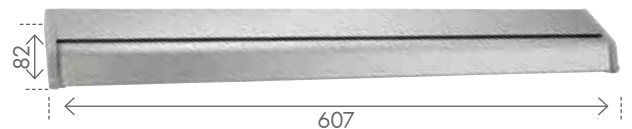

GRETA-II

LED SLIMLINE VANITY LIGHT

240V	12W w/driver	18W w/driver	SMD LED	4200K COOL WHITE		CRI >84	INDOOR ONLY
	18746	18747					

- Slimline adjustable vanity light.
- Smart silver finish.
- Specifically designed for use in bathrooms, kitchens, laundries or powder-rooms.
- Adjustable (rotating) head.
- Non-dimmable high lumen integrated LED array
- Acrylic diffuser to minimise shadows whilst providing ample light.
- 3 Year Warranty.

MODEL NO.	COLOUR	LAMP TYPE	WATTAGE (W)	LUMENS (lm)	LED ARRAY (Qty)
18746/11	SILVER	SMD LED	12	800	60
18747/11	SILVER	SMD LED	18	1200	90