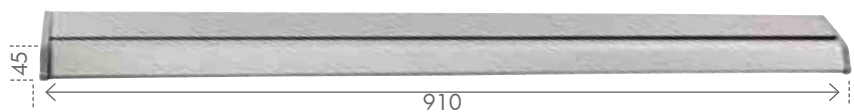

GRETA-II

LED SLIMLINE VANITY LIGHT

240V	12W w/driver	18W w/driver	SMD LED	4200K COOL WHITE		CRI >84	INDOOR ONLY
	18746	18747					

- Slimline adjustable vanity light.
- Smart silver finish.
- Specifically designed for use in bathrooms, kitchens, laundries or powder-rooms.
- Adjustable (rotating) head.
- Non-dimmable high lumen integrated LED array
- Acrylic diffuser to minimise shadows whilst providing ample light.
- 3 Year Warranty.

MODEL NO.	COLOUR	LAMP TYPE	WATTAGE (W)	LUMENS (lm)	LED ARRAY (Qty)
18746/11	SILVER	SMD LED	12	800	60
18747/11	SILVER	SMD LED	18	1200	90