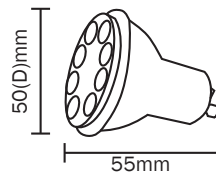

## LEDGU1010W GU10 LED Lamp

# GRE Lighting

R & C Agency International  
Lighting Specialists for over 15 years

Lamp Base: GU10  
No. of Chips: 8 PCS

Item Code	Wattage	Lumen Output	Beam Angle	Colour Temperature	Lamp Colour	Dimmable*	Enclosable	Size D x L
LEDGU1010WCWL	10W	700 Lm	60°	5700K	White	Yes	No	50 x 55 mm
LEDGU1010WCWLTC	10W	700 Lm	60°	5700K	White	Yes	Yes	50 x 55 mm
LEDGU1010WCWS	10W	700 Lm	22°	5700K	White	Yes	No	50 x 55 mm
LEDGU1010WNWL	10W	650 Lm	60°	4000K	White	Yes	No	50 x 55 mm
LEDGU1010WNWLTC	10W	650 Lm	60°	4000K	White	Yes	Yes	50 x 55 mm
LEDGU1010WNWLTD	10W	650 Lm	60°	4000K	White	Yes	Yes	50 x 55 mm
LEDGU1010WNWS	10W	650 Lm	22°	4000K	White	Yes	No	50 x 55 mm
LEDGU1010WWWLGR	10W	650 Lm	60°	4000K	Grey	Yes	No	50 x 55 mm
LEDGU1010WWWL	10W	600 Lm	60°	3000K	White	Yes	No	50 x 55 mm
LEDGU1010WWWLTC	10W	600 Lm	60°	3000K	White	Yes	Yes	50 x 55 mm
LEDGU1010WWWLTD	10W	600 Lm	60°	3000K	White	Yes	Yes	50 x 55 mm
LEDGU1010WWWS	10W	600 Lm	22°	3000K	White	Yes	No	50 x 55 mm
LEDGU1010WXWLTD	10W	600 Lm	60°	2700K	White	Yes	Yes	50 x 55 mm