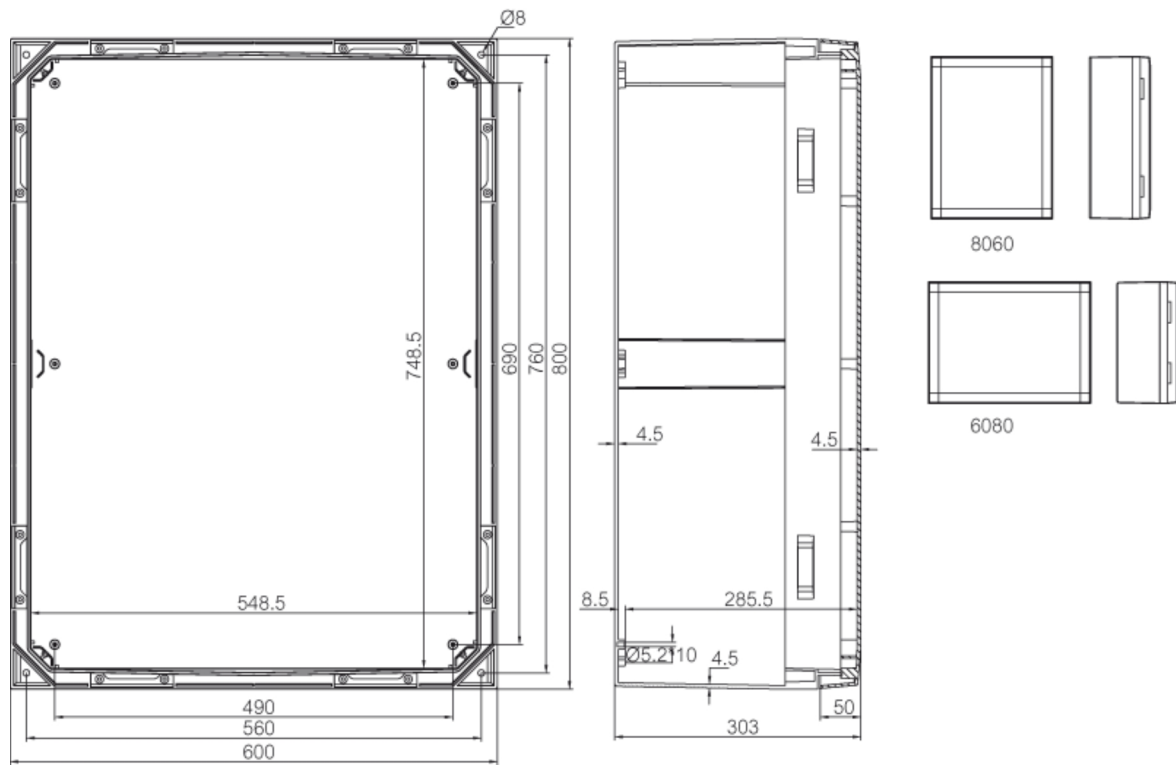

Catalogue No: **ARCA 806030**

ENCLOSURE W/MOUNT ARCA PC IP66 H800 x W600 x D300mm NO MP

Enclosures and Climate Control > Standard Enclosures > Wall Mount Enclosures > Wall Mount Enclosures - GRPC, ABS and PC > ARCA GRPC Wall Mount Enclosures > Wall Mount Enclosures with Grey Cover (Mounting Plates Sold Separately)

Lock Type	DIN - 1/4 Turn type
Diameter, Lock	3 mm
Material, Lock	Plastic material
Standards Compliance	EN 60529 EN 62262 EN 62208 EN 61439-1-4 IEC 62208 EU RoHS directive 2011/65/EU EC Low voltage directive 2006/95/EC (up to 1500V DC)
Certifications	SGS Fimko GOST-R

REFERENCES

IECEX Certificate	-
Supplier Declaration of Conformity:	-
Installation Guide:	-
User Manual:	-
Manufacturer Datasheet:	-
Manufacturer Catalogue & Product Selection:	-

Dimension Diagram