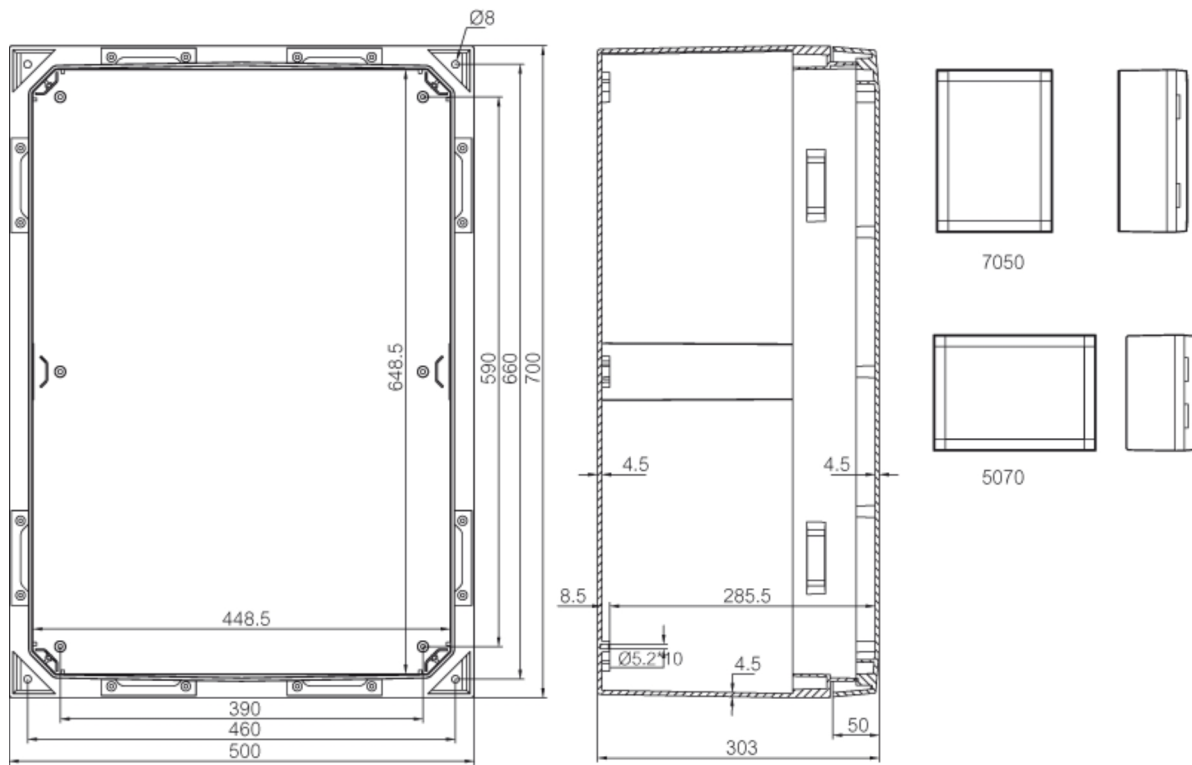

Catalogue No: **ARCA 705030**

ENCLOSURE W/MOUNT ARCA PC IP66 H700 x W500 x D300mm NO MP

Enclosures and Climate Control > Standard Enclosures > Wall Mount Enclosures > Wall Mount Enclosures - GRPC, ABS and PC > ARCA GRPC Wall Mount Enclosures > Wall Mount Enclosures with Grey Cover (Mounting Plates Sold Separately)

Lock Type	DIN - 1/4 Turn type
Diameter, Lock	3 mm
Material, Lock	Plastic material
Standards Compliance	EN 60529 EN 62262 EN 62208 EN 61439-1-4 IEC 62208 EU RoHS directive 2011/65/EU EC Low voltage directive 2006/95/EC (up to 1500V DC)
Certifications	SGS Fimko GOST-R

REFERENCES

IECEX Certificate	-
Supplier Declaration of Conformity:	-
Installation Guide:	-
User Manual:	-
Manufacturer Datasheet:	-
Manufacturer Catalogue & Product Selection:	-

Dimension Diagram