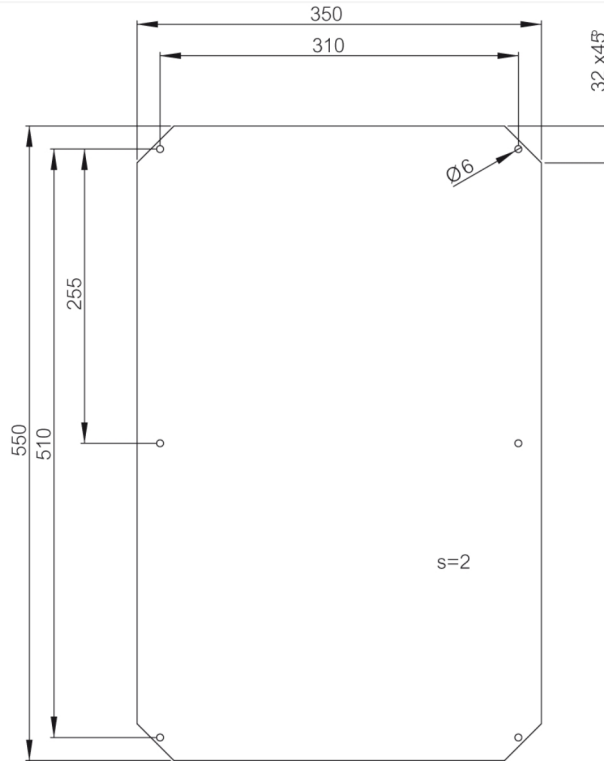

Representative Photo Only
(actual product may vary based on configuration selections)

SPECIFICATIONS

Material, Mounting Plate / Bracket	Zinc Galvanized Steel
Material Thickness, Mounting Plate / Bracket	2 mm
Height, Mounting Plate	550 mm
Width, Mounting Plate	350 mm
Height, Enclosure	600 mm height
Width, Enclosure	400 mm width
Depth, Enclosure	210 mm depth

Dimension Diagram