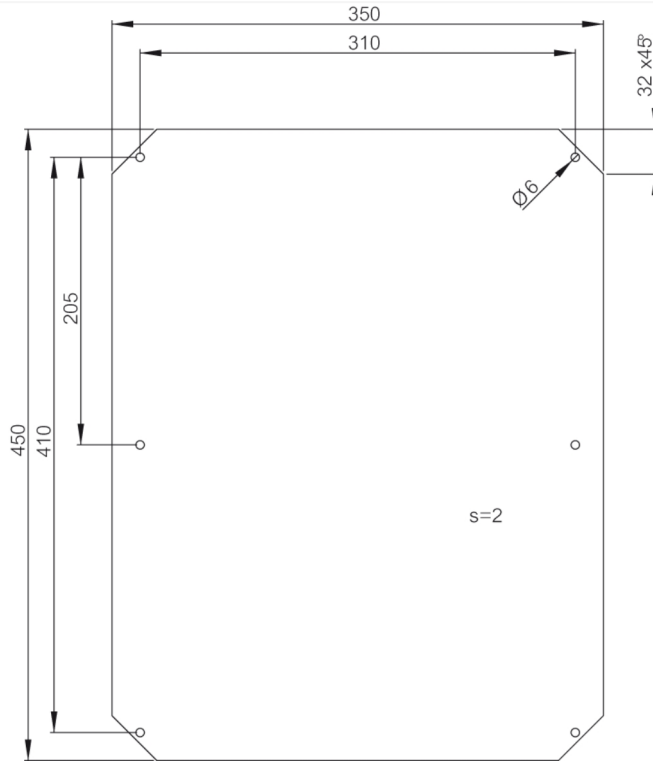

#### SPECIFICATIONS

Material, Mounting Plate / Bracket	Zinc Galvanized Steel
Material Thickness, Mounting Plate / Bracket	2 mm
Height, Mounting Plate	450 mm
Width, Mounting Plate	320 mm
Height, Enclosure	500 mm height
Width, Enclosure	400 mm width
Depth, Enclosure	210 mm depth

Dimension Diagram