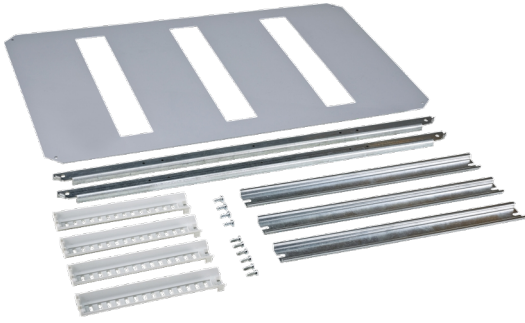

## DIN RAIL FRAME SET 3 x 16 MODULES SUIT ARCA604021

Enclosures and Climate Control > Standard Enclosures > Wall Mount Enclosures > Wall Mount Enclosures - GRPC, ABS and PC > ARCA Accessories > DIN Rail Frame Sets

### DIN RAIL FRAME SET 3 x 16 MODULES SUIT ARCA604021

- Fully electrically insulated, corrosion proof and weighing up to 60% less than steel makes them a perfect alternative to stainless steel
- Easily customised and machined with easy to use accessories makes installation a dream
- UV protection according to UL 508 and IP66 rating ensures the ARCA enclosures stand the test of time in outdoor conditions
- IK10 impact protection rating provides excellent protection against vandalism
- Patented strong hinge design to withstand regular door opening to 120° and the fitting of door mounted components
- Compatible with the majority of NHP's existing standard enclosure locking options to ensure a secure solution for every application
- Patented lockable inner door – no tools required for mounting
- Patented easy to use DIN-rail frame set design – no special tools required – easy and quick mounting
- Mounting pods on the base, cover and four base sides
- Variable depth option for internal plates
- Double corner design with mounting holes outside the ingress protected area
- Option for steel or insulated mounting plates

#### SPECIFICATIONS

Height, Enclosure	600 mm height
Width, Enclosure	400 mm width
Depth, Enclosure	210 mm depth
Number of Module Rows	3 qty
Number of Modules per Row	16 qty per row