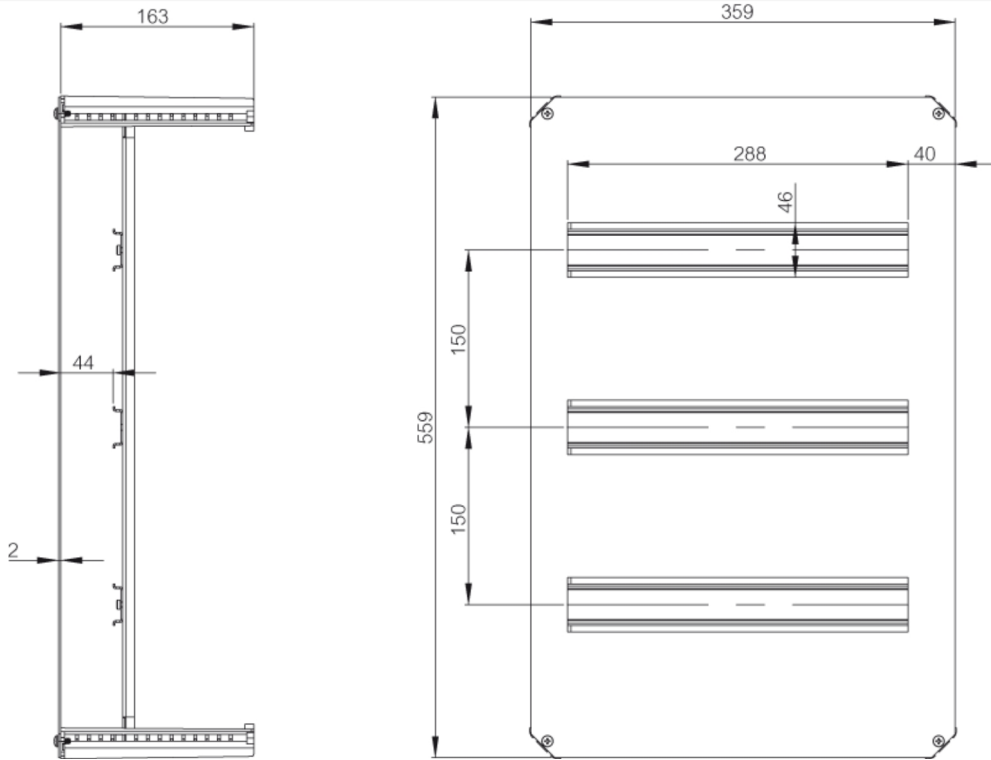

### DIN RAIL FRAME SET 3 x 16 MODULES SUIT ARCA604021

- Fully electrically insulated, corrosion proof and weighing up to 60% less than steel makes them a perfect alternative to stainless steel
- Easily customised and machined with easy to use accessories makes installation a dream
- UV protection according to UL 508 and IP66 rating ensures the ARCA enclosures stand the test of time in outdoor conditions
- IK10 impact protection rating provides excellent protection against vandalism
- Patented strong hinge design to withstand regular door opening to 120° and the fitting of door mounted components
- Compatible with the majority of NHP's existing standard enclosure locking options to ensure a secure solution for every application
- Patented lockable inner door – no tools required for mounting
- Patented easy to use DIN-rail frame set design – no special tools required – easy and quick mounting
- Mounting pods on the base, cover and four base sides
- Variable depth option for internal plates
- Double corner design with mounting holes outside the ingress protected area
- Option for steel or insulated mounting plates

#### SPECIFICATIONS

Height, Enclosure	600 mm height
Width, Enclosure	400 mm width
Depth, Enclosure	210 mm depth
Number of Module Rows	3 qty
Number of Modules per Row	16 qty per row

Dimension Diagram