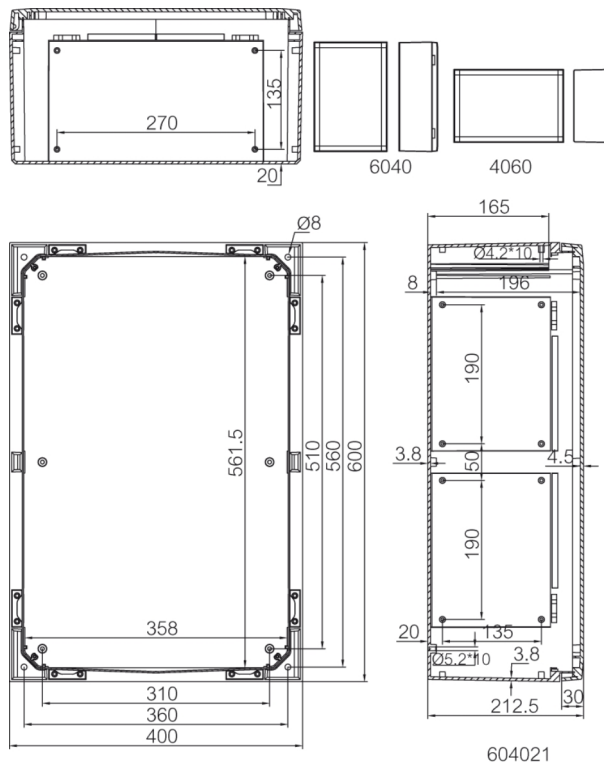

Catalogue No: **ARCA 604021**

ENCLOSURE W/MOUNT ARCA PC IP66 H600 x W400 x D210mm NO MP

Enclosures and Climate Control > Standard Enclosures > Wall Mount Enclosures > Wall Mount Enclosures - GRPC, ABS and PC > ARCA GRPC Wall Mount Enclosures > Wall Mount Enclosures with Grey Cover (Mounting Plates Sold Separately)

Lock Type	DIN - 1/4 Turn type
Diameter, Lock	3 mm
Material, Lock	Plastic material
Standards Compliance	EN 60529 EN 62262 EN 62208 EN 61439-1-4 IEC 62208 EU RoHS directive 2011/65/EU EC Low voltage directive 2006/95/EC (up to 1500V DC)
Certifications	SGS Fimko GOST-R

REFERENCES

IECEX Certificate	-
Supplier Declaration of Conformity:	-
Installation Guide:	-
User Manual:	-
Manufacturer Datasheet:	-
Manufacturer Catalogue & Product Selection:	-

Dimension Diagram