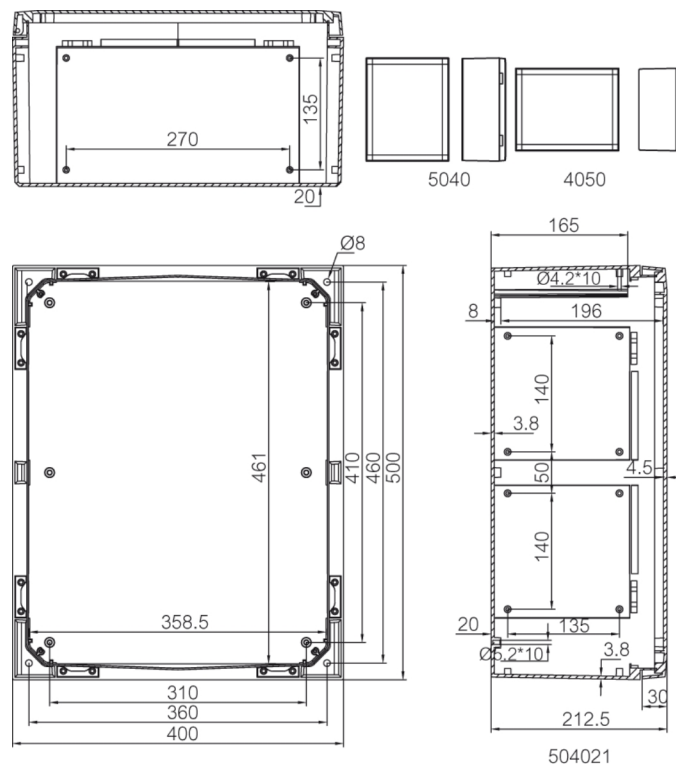

Catalogue No: **ARCA 504021**

ENCLOSURE W/MOUNT ARCA PC IP66 H500 x W400 x D210mm NO MP

Enclosures and Climate Control > Standard Enclosures > Wall Mount Enclosures > Wall Mount Enclosures - GRPC, ABS and PC > ARCA GRPC Wall Mount Enclosures > Wall Mount Enclosures with Grey Cover (Mounting Plates Sold Separately)

Lock Type	DIN - 1/4 Turn type
Diameter, Lock	3 mm
Material, Lock	Plastic material
Standards Compliance	EN 60529 EN 62262 EN 62208 EN 61439-1-4 IEC 62208 EU RoHS directive 2011/65/EU EC Low voltage directive 2006/95/EC (up to 1500V DC)
Certifications	SGS Fimko GOST-R

REFERENCES	
IECEX Certificate	-
Supplier Declaration of Conformity:	-
Installation Guide:	-
User Manual:	-
Manufacturer Datasheet:	-
Manufacturer Catalogue & Product Selection:	-

Dimension Diagram