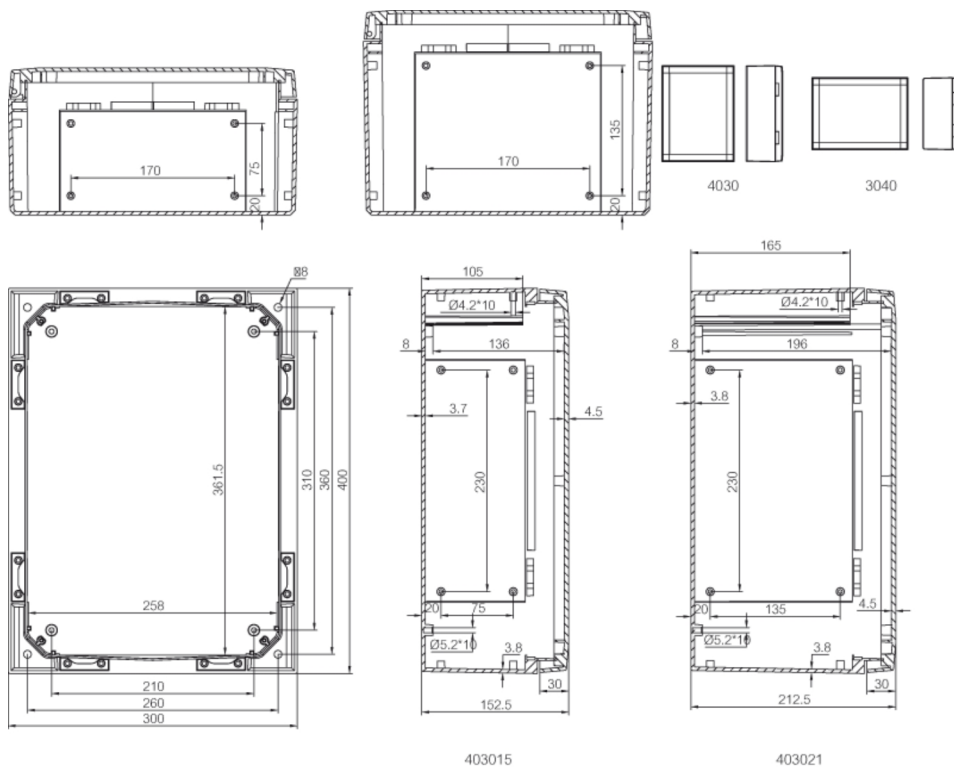

Catalogue No: **ARCA 403015**

ENCLOSURE W/MOUNT ARCA PC IP66 H400 x W300 x D150mm NO MP

Enclosures and Climate Control > Standard Enclosures > Wall Mount Enclosures > Wall Mount Enclosures - GRPC, ABS and PC > ARCA GRPC Wall Mount Enclosures > Wall Mount Enclosures with Grey Cover (Mounting Plates Sold Separately)

Lock Type	DIN - 1/4 Turn type
Diameter, Lock	3 mm
Material, Lock	Plastic material
Standards Compliance	EN 60529 EN 62262 EN 62208 EN 61439-1-4 IEC 62208 EU RoHS directive 2011/65/EU EC Low voltage directive 2006/95/EC (up to 1500V DC)
Certifications	SGS Fimko GOST-R

REFERENCES

IECEX Certificate	-
Supplier Declaration of Conformity:	-
Installation Guide:	-
User Manual:	-
Manufacturer Datasheet:	-
Manufacturer Catalogue & Product Selection:	-

Dimension Diagram