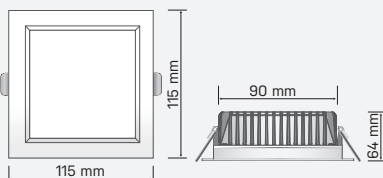

# AURORA SQUARE

AURORASQ115A01  
SAP CODE: 2000053

13W, 115mm, 3000K, square LED downlight, white trim, recessed square diffuser

A dimmable LED downlight with a square recessed opal diffuser and a square white trim for protected outdoor applications.

## KEY INFORMATION

Lumen Output	830lm
Input Power	13W
Hole Cutout Size	90x90mm
Install	RECESSED
Dimming Options	*Phase-Cut Dimming
Trim Colour	WHITE
Warranty	5yr
IP Rating	IP54
IK Rating	N/A
IC Rating	NON-IC
Rebate Scheme Approvals	N/A

## PHOTOMETRIC

Efficacy	64lm/W
LED	SMD
CCT	3000K
CRI	>80
Beam Angle	90°

## CONSTRUCTION

Housing	Aluminium
Optics	Polycarbonate Diffuser
Adjustable Angle	N/A
Fixings/Hardware	Metal Clip
Connection Type	1.1m Flex & Plug
Total Weight	0.7kg
Dimensions	115x115x64mm
Operating Ambient Temp.	-20 to 50°C
Electrical Classification	Class 2