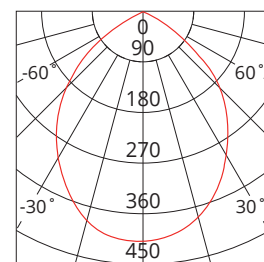

# AURORA SQUARE

AURORASQ115A01  
SAP CODE: 2000053

13W, 115mm, 3000K, square LED downlight, white trim, recessed square diffuser

A dimmable LED downlight with a square recessed opal diffuser and a square white trim for protected outdoor applications.

Photometric Diagram

Unit: cd  
- C0/180 85.0deg  
- C90/270 85.0deg

## KEY INFORMATION

Lumen Output	830lm
Input Power	13W
Hole Cutout Size	90x90mm
Install	RECESSED
Dimming Options	*Phase-Cut Dimming
Trim Colour	WHITE
Warranty	5yr
IP Rating	IP54
IK Rating	N/A
IC Rating	NON-IC
Rebate Scheme Approvals	N/A

## PHOTOMETRIC

Efficacy	64lm/W
LED	SMD
CCT	3000K
CRI	>80
Beam Angle	90°