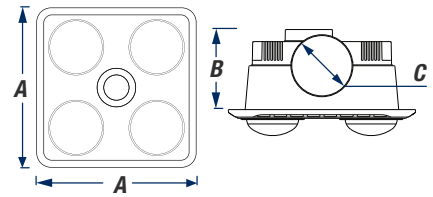

A	B	C
450mm	193mm	150mm

EXHAUST

Air Delivery: 360m³H^{*}
Motor Power: 40 watts
Noise Level: 44dB(A)
Ball Bearing: Yes

Duct Outlet: 150mm
Draft Stopper: Yes

INSTALLATION

Cut Out Size: 375 x 375mm
Fascia Size: 450 x 450mm
Recommended
Min Install Depth: 220mm
Power Input: 220-240V~50Hz
IP Rating: IPX4

Installation: Qualified Electrician Needed

LIGHT

Light Type: LED downlight
Light Wattage: 10 watts
Lumens: 700Lm
Light Colour: 4000k Natural White

SHIPPING

Packaging Size: 570 x 295 x 500mm
Gross Weight: 6.5kg
Carton Size: 615 x 590 x 525mm
Carton Weight: 13kg
Carton Qty: 2 pieces
Pallet Qty: 24 pieces