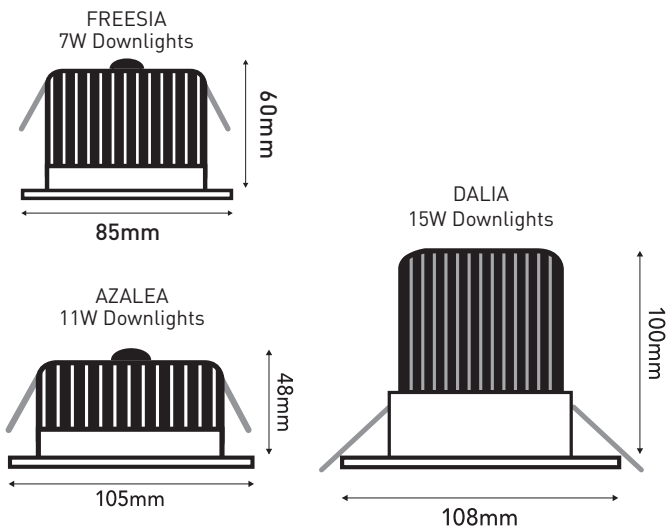

FREESIA LED Dimmable Sealed Downlight Kit 7W, IP44
AZALEA LED Dimmable Sealed Downlight Kits 11W, IP44
DALIA LED Dimmable Sealed Downlight Kits 15W, IP44

CAT NO. LDL033KWE, LDL034KWE, LDL033KPS, LDL034KPS,
LDL023KWE, LDL024KWE, LDL023KPS, LDL024KPS,
LDL013KWE, LDL014KWE, LDL013KPS, LDL014KPS

- Anodised aluminium construction
- Lumens output up to 980 lm
- 7 Watts, 11 Watts or 15 Watts
- Provided with flex and plug
- Wide beam angle 80°-100°
- IP44 (suitable for alfrescos)
- High efficacy (lm/w): 63-78 lm/w
- Trailing and leading edge dimmers compatible
- Smooth dimming range
- Quick-connect wiring between fitting and driver (1m lead)
- High quality LED chips
- IC insulation rating: A type IC recessed luminaire can be installed with building material that can be exposed continuously to temperatures up to 90°C as such insulation can cover and abut the side of the luminaire
- Low profile
- 6-year warranty
- Up to 20 years life span
- Driver suitable with standard slab cannister

7W FREESIA LED Downlights

Single product			
Cat No	Single Barcode	Dimensions	Weight
LDL033KWE	9321001434801	115 x 125 x 125mm	490g
LDL034KWE	9321001434825	115 x 125 x 125mm	490g
LDL033KPS	9321001434818	115 x 125 x 125mm	490g
LDL034KPS	9321001434832	115 x 125 x 125mm	490g

Outer box (Qty 20)			
Cat No	Barcode	Dimensions	Weight
LDL033KWE	9321001434849	635 x 260 x 250mm	10.5kg
LDL034KWE	9321001434863	635 x 260 x 250mm	10.5kg
LDL033KPS	9321001434856	635 x 260 x 250mm	10.5kg
LDL034KPS	9321001434870	635 x 260 x 250mm	10.5kg

11W AZALEA LED Downlights

Single product			
Cat No	Single Barcode	Dimensions	Weight
LDL013KWE	9321001432883	115 x 125 x 125mm	510g
LDL014KWE	9321001432890	115 x 125 x 125mm	510g
LDL013KPS	9321001432906	115 x 125 x 125mm	510g
LDL014KPS	9321001432913	115 x 125 x 125mm	510g

Outer box (Qty 20)			
Cat No	Barcode	Dimensions	Weight
LDL013KWE	9321001433071	635 x 260 x 250mm	10.5kg
LDL014KWE	9321001433088	635 x 260 x 250mm	10.5kg
LDL013KPS	9321001433095	635 x 260 x 250mm	10.5kg
LDL014KPS	9321001433101	635 x 260 x 250mm	10.5kg

15W DALIA LED Downlights

Single product			
Cat No	Single Barcode	Dimensions	Weight
LDL023KWE	9321001432920	156 x 130 x 130mm	800g
LDL024KWE	9321001432937	156 x 130 x 130mm	800g
LDL023KPS	9321001432944	156 x 130 x 130mm	800g
LDL024KPS	9321001432951	156 x 130 x 130mm	800g

Outer box (Qty 20)			
Cat No	Barcode	Dimensions	Weight
LDL023KWE	9321001433118	670 x 275 x 325mm	17kg
LDL024KWE	9321001433125	670 x 275 x 325mm	17kg
LDL023KPS	9321001433132	670 x 275 x 325mm	17kg
LDL024KPS	9321001433149	670 x 275 x 325mm	17kg

HPM Legrand - AUS
1300 369 777
www.hpm.com.au
ABN 31 000 102 661

HPM Legrand - NZ
0800 476 009
www.hpm.co.nz

Refer to your group buying office, HPM Legrand Sales Representative or HPM Legrand Sales Office for pricing.