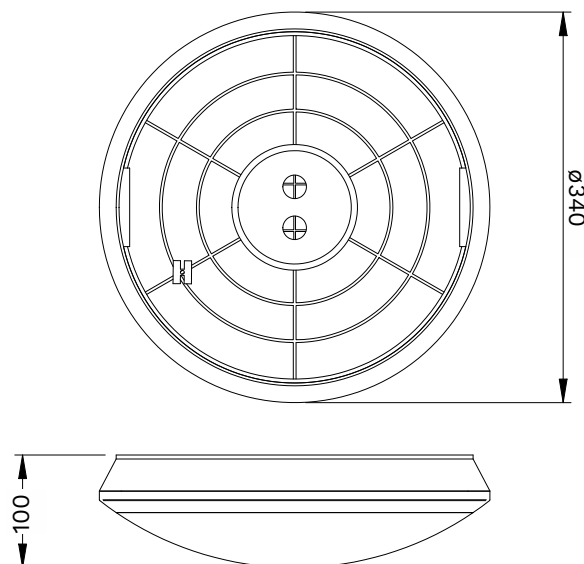

CIRCLITE

ORDERING INFORMATION	EL	EL	EL	EL
Standard	ECLLED-LI	ECLLED-LI-MS	FCLLED	FCLLED-MS
Carton Quantity	5			
Weight - single (carton)	2.2kg (13kg)			
Dimensions (Diameter x H)	340mm x 100mm			
POWER, LAMPS AND BATTERY	240V	240V	EL	EL
Power Consumption (Standby / Max)	16W	16W	14W	15W
Lamp(s) (CCT / Life)	LED Module 4000K / 30,000hrs (L70 / B50)			
Nominal Lumen Output	1340lm	1340lm	1340lm	1340lm
Battery	Lithium Iron Phosphate		-	-
Voltage / Capacity (mAh)	3.2V / 3000mAh		-	-
Charging Method	Intelligent current limited constant voltage		-	-

TECHNICAL SPECIFICATIONS	240V	EL
Operating Mode	Maintained	Non-Emergency
Voltage (V) (Frequency (Hz))	220-240V (50Hz)	
Operating Temperature	1°C to 40°C	
Ingress Protection Rating (IP)	IP44	

SPARE PARTS	EL
Battery	1560280

CLASSIFICATION	EL
Co	D32
C90	D32

SPACING TABLE AND MOUNTING HEIGHTS – AS/NZS 2293.1:2018 (MINIMUM LIGHT LEVEL OF 0.2 LUX)

Classification	2.1m	2.4m	2.7m	3.0m	3.3m	3.6m	4.0m	4.5m	5.0m	6.0m	7.0m	8.0m	9.0m	10.0m
D32	11.5	13.2	14.8	16.5	17.6	18	18.5	19	19.5	20.1	20.5	20.7	20.6	20.3

For 1 lux and AS/NZS 2293.1:2005 spacing tables please visit:
<https://clevertronics.com.au/spacing-tables/>

*Warranty information located at:
<https://clevertronics.com.au/warranty-statement/>

Dimensions (mm)

clevertronics.co.nz
clevertronics.com.au

195 Chesterville Road, Moorabbin VIC 3189
P +61 3 9559 2700 F +61 3 9559 2799 E info@clevertronics.com.au

Clevertronics is committed to continuously improving its products.
All features and specifications are subject to change without prior notice.
CT-BRO-ANZ-CIRCLITE-EM-001