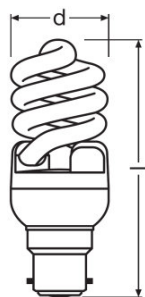

TECHNICAL DATA

Electrical data

Nominal wattage	15.00 W
Rated wattage	15.00 W
Nominal voltage	220...240 V
Nominal current	0.15 A
Operating frequency	50...60 Hz

Photometrical data

Nominal luminous flux	900 lm
Rated luminous flux	900 lm
Rated color temperature	6500 K
Light color	6500
Color rendering index Ra	≥80
Color temperature	6500 K
Luminous flux	900 lm
Color rendering index Ra	≥80

Dimensions & weight

Overall length	105.0 mm
Product weight	55.00 g
Length	105.0 mm

Lifespan

Nominal lamp life time	10000 h
Rated lamp life time	10000 h

Additional product data

Base (standard designation)	B22d
-----------------------------	------