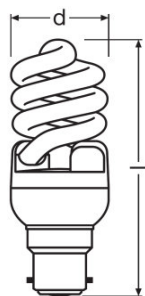

TECHNICAL DATA

Electrical data

Rated wattage	15.00 W
Nominal voltage	220...240 V
Nominal wattage	15.00 W
Power factor λ	0.50
Nominal current	0.15 A
Operating frequency	50...60 Hz

Photometrical data

Nominal luminous flux	900 lm
Rated luminous flux	900 lm
Rated color temperature	4000 K
Light color	840
Color temperature	4000 K
Luminous flux	900 lm
Color rendering index Ra	≥ 80

Light technical data

Warm-up time (60 %)	< 60.00 s
Starting time	≤ 1.5 s

Dimensions & weight

Maximum diameter	52.0 mm
Overall length	105.0 mm
Product weight	55.00 g
Length	102.0 mm

Lifespan

Nominal lamp life time	10000 h
Rated lamp life time	10000 h
Number of switching cycles	10000