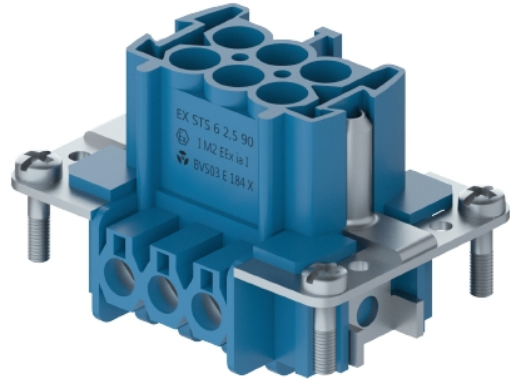

Data sheet

Commercial Art.No.: 72.310.0653.9

Male insert EX STS 6 2,5 09IA

Commercial Art.No.	72.310.0653.9
EAN	4015573227248
Order Unit	10

Certificates / Approvals