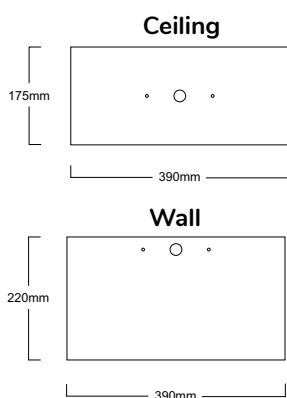

Weight

MODEL	FITTED WEIGHT	BOX WEIGHT
STANDARD	0.75kg	1.4kg

Included Diffusers

Retro Cover Plate

Fitting Dimensions

One size fits all.

Wall & ceiling mount retro cover plates are provided with every fitting to cover any evidence left behind when replacing any existing exit lights.