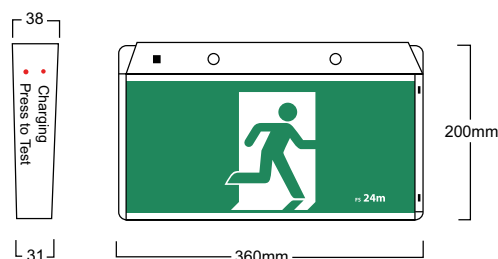

Weight

MODEL	FITTED WEIGHT	BOX WEIGHT
STANDARD	0.75kg	1.4kg

Included Diffusers

Retro Cover Plate

Fitting Dimensions

One size fits all.

Wall & ceiling mount retro cover plates are provided with every fitting to cover any evidence left behind when replacing any existing exit lights.