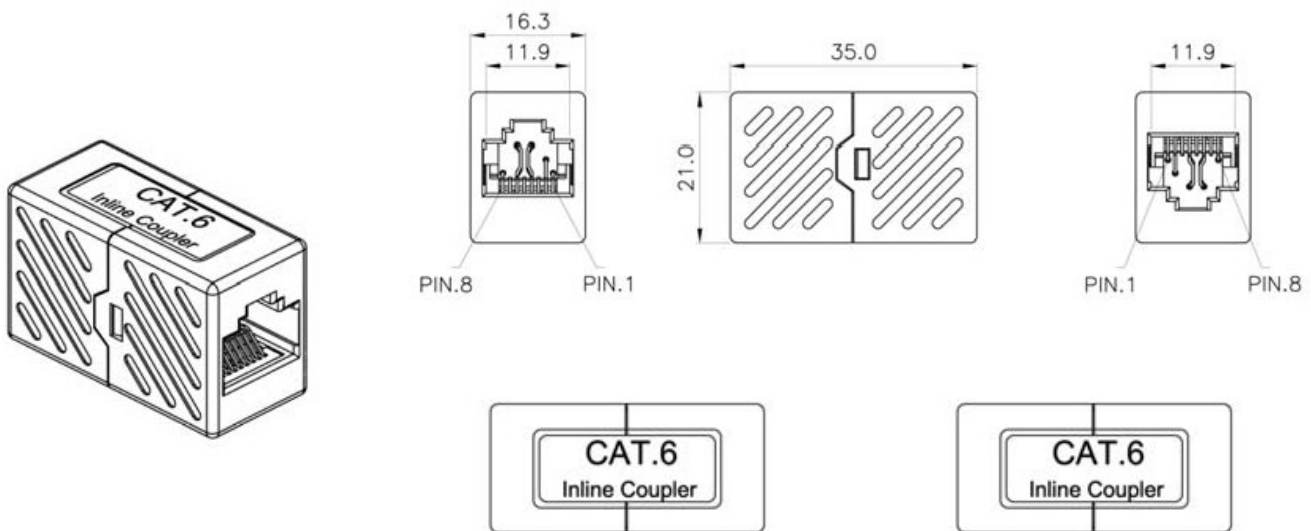

PRODUCT OUTLINE DRAWING

To view Access' extensive ranges go to: www.accesscomms.com.au

Sydney (Head Office)
Brisbane Office
Melbourne Office
Adelaide Office

33-35 Alleyne Street, Chatswood, NSW, 2067
Unit 4, 7 Luke Street, Lytton, QLD, 4178
28 The Gateway, Broadmeadows, VIC, 3047
71 Anzac Highway, Ashford, SA, 5035

Phone: (02) 9414 8888
Phone: (07) 3308 5555
Phone: (03) 9330 8333
Phone: (08) 8338 5540

Fax: (02) 9414 8800
Fax: (07) 3308 5500
Fax: (03) 9330 8330
Mob: 0438 245 116

websales@accesscomms.com.au
brisbane@accesscomms.com.au
melbourne@accesscomms.com.au
adelaide@accesscomms.com.au