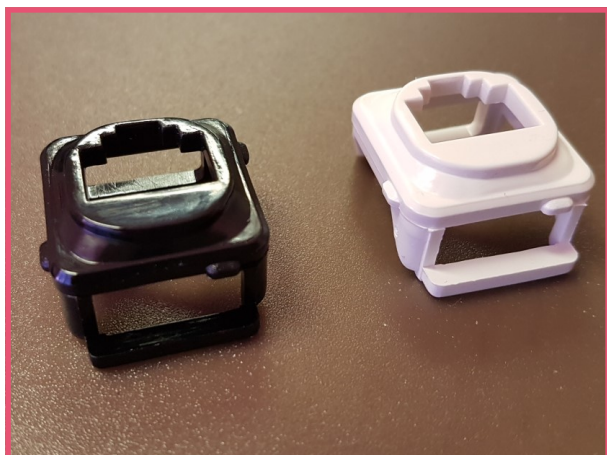

Cable Management Plastic Bezels

WPC-KSB-CLIPSAL-xx

WPC-KSB-xx

Part Number	Description
WPC-KSB -CLIPSAL -BK	Keystone to Clipsal Bezel - Black
WPC-KSB -CLIPSAL -WH	Keystone to Clipsal Bezel - White
WPC-KSB-BK	Keystone & Systemax to Clipsal Bezel - Black
WPC-KSB-WH	Keystone & Systemax to Clipsal Bezel - White
WPC-KSB-BL	Keystone & Systemax to Clipsal Bezel - Blue
WPC-KSB-RD	Keystone & Systemax to Clipsal Bezel - Red
WB25ABK	25mmx25mm Clipsal Aperture Adaptor (F30z) -Black
WB25AWH	25mmx25mm Clipsal Aperture Adaptor (F30z) -White
WB25ABLANKWH	25mmx25mm Blank - White (F30z)