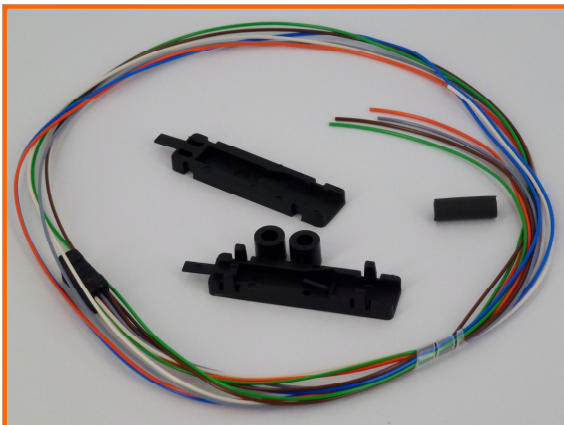

Part Number TL-ST24D
Description Deluxe Splice Tray 24 way

- Excellent cable management
- Stackable
- Clips available to hinge trays

Part Number TL-SP40
TL-SP60
Description 40mm Heat shrink splice protector
60mm Heat shrink splice protector

Part Number TL-FO12
TL-FO6
Description Fan out kit 12 way with 600mm tail
Fan out kit 6 way with 600mm tail

Part Number TL-ST24
Description Splice Tray 12 way

- Stackable
- Double load the splice protector to make 24 way
- Compact size