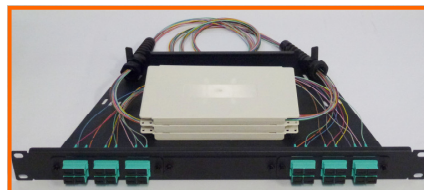

Workgroup Enclosures Fixed FOBOT's