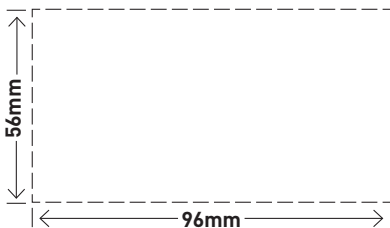

Data Sheet

Excel Life™

Dedicated Plate - Extra Safe Autoswitched Double Powerpoint, 10A

CAT NO. ED777AESWE, ED777AESUG

Cat No	ED777AESWE, ED777AESUG
Description	Excel Life™ Dedicated Plate - Extra Safe Autoswitched Double Powerpoint, 10A
Supply voltage	230 - 240V a.c.
Current rating	10A
Colour	White (WE), Urban Grey (UG)
Plate size	121mmW x 77mmH x 10mmD
Mounting centres	84mm
Compliance	AS/NZS 3112

Excel Life™

Dedicated Plate - Extra Safe Autoswitched Double Powerpoint, 10A

CAT NO. **ED777AESWE, ED777AESUG**

- Dedicated Plate
- Rated 10A
- Internal automatic switching mechanism
- Only turns power on to the socket when pins engage to a safe point
- Self closing safety shutters help keep inquisitive young fingers safe
- More fixing options - 4 corners
- Retained terminal screws
- Colour: White and Urban Grey

Glass and tile cut-out dimensions:

Product specifications	
Cat No	ED777AES
Supply voltage	230 - 240V a.c.
Current rating	10A

Single product		
Cat No	Dimensions	Barcode
ED777AESWE	114mmW x 77mmH x 25mmD	9321001425571
ED777AESUG	114mmW x 77mmH x 25mmD	9321001425564

Inner box (QTY 10)		
Cat No	Dimensions	Barcode
ED777AESWE	163mmW x 163mmH x 131mmD	9321001425595
ED777AESUG	163mmW x 163mmH x 131mmD	9321001425588

Outer box (QTY 120)		
Cat No	Dimensions	Barcode
ED777AESWE	350mmW x 350mmH x 450mmD	9321001425618
ED777AESUG	350mmW x 350mmH x 450mmD	9321001425601