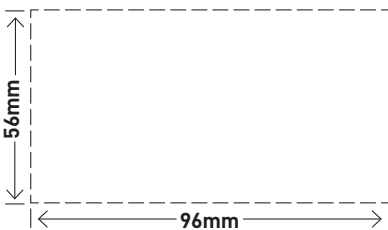

## Common Plate - Autoswitched Double Powerpoint, 10A

CAT NO. **EC777AWE**

<b>Cat No</b>	<b>EC777AWE</b>
<b>Description</b>	Excel Life™ Common Plate - Autoswitched Double Powerpoint, 10A
<b>Supply voltage</b>	230 - 240V a.c.
<b>Current rating</b>	10A
<b>Colour</b>	White
<b>Plate size</b>	118mmW x 74mmH x 10mmD
<b>Mounting centres</b>	84mm
<b>Compliance</b>	AS/NZS 3112

# Excel Life™ Common Plate - Autoswitched Double Powerpoint, 10A

CAT NO. **EC777AWE**

- Common Window
- Rated 10A
- Internal automatic switching mechanism
- Only turns power on to the socket when pins engage to a safe point
- Internal safety shutters for extra safety
- More fixing options - 4 corners
- Retained terminal screws
- Colour: White

#### Glass and tile cut-out dimensions:

Product specifications	
Cat No	EC777AWE
Supply voltage	230 - 240V a.c.
Current rating	10A

Single product		
Cat No	Dimensions	Barcode
EC777AWE	114mmW x 77mmH x 25mmD	9321001425489