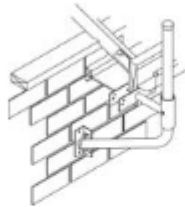

Satellite Mounts Mounting Hardware

Duo Cleat Corrugated Metal Roof Kit

Unobtrusive load-spreader for fixing Fleximount to CGI supported by light gauge metal battens. FB607226

Vertical Surface Mount

Wind Classification:
W60 with 66cm Dish
W41 with 80cm Dish

Extended Vertical Surface Mount
FB607068

Metal Batten Universal Roof Kit

Heavy-duty load spreader for metal clad roofs supported by metal battens. FB607160A

Soffit / Ground Mount

Soffit Mount
FB606648A - wall mount

Ground Mount 1.8 x 76mm
FB607175

Extended Fascia Mount

Wind Classification:
W60 with 66cm Dish
W41 with 86cm Dish

FB607011A

Portable Satellite Dish Mount

Designed for quick assembly.
Provides a stable base for satellite dish.
FB607200