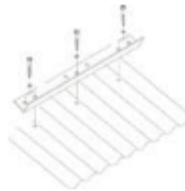

Satellite Mounts Mounting Hardware

Duo Cleat Corrugated Metal Roof Kit

Unobtrusive load-spreader for fixing Fleximount to CGI supported by light gauge metal battens. FB607226

Vertical Surface Mount

Wind Classification:
W60 with 66cm Dish
W41 with 80cm Dish

Extended Vertical Surface Mount
FB607068

Metal Batten Universal Roof Kit

Heavy-duty load spreader for metal clad roofs supported by metal battens. FB607160A

Soffit / Ground Mount

Soffit Mount
FB606648A - wall mount

Ground Mount 1.8 x 76mm
FB607175

Extended Fascia Mount

Wind Classification:
W60 with 66cm Dish
W41 with 86cm Dish

FB607011A

Portable Satellite Dish Mount

Designed for quick assembly.
Provides a stable base for satellite dish.
FB607200