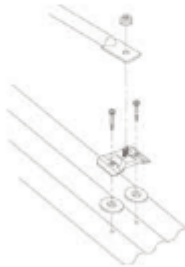

Satellite Mounts Mounting Hardware

Duo Cleat Corrugated Metal Roof Kit

Unobtrusive load-spreader for fixing Fleximount to CGI supported by light gauge metal battens. FB607226

Vertical Surface Mount

Wind Classification:
W60 with 66cm Dish
W41 with 80cm Dish

Extended Vertical Surface Mount
FB607068

Metal Batten Universal Roof Kit

Heavy-duty load spreader for metal clad roofs supported by metal battens. FB607160A

Soffit / Ground Mount

Soffit Mount
FB606648A - wall mount

Ground Mount 1.8 x 76mm
FB607175

Extended Fascia Mount

Wind Classification:
W60 with 66cm Dish
W41 with 86cm Dish

FB607011A

Portable Satellite Dish Mount

Designed for quick assembly.
Provides a stable base for satellite dish.
FB607200