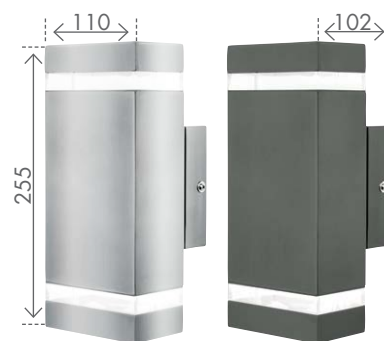

Code:	17943/..
16 STAINLESS STEEL (304)	9 312641 179443 >
51 CHARCOAL	9 312641 179450 >

ENTASIS

EXTERIOR WALL LIGHT

240V
2x35W max
GU10
IP44

Modern rectangular block exterior wall light either stainless steel or powdercoated diecast aluminium. IP44 Weather resistant rating. Globes not included. 2 Year Warranty.