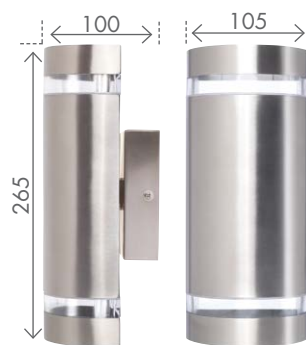

DORMON

EXTERIOR WALL LIGHT

240V
2x35W max
GU10
IP44

Modern curved exterior wall light either stainless steel or powdercoated diecast aluminium. IP44 Weather resistant rating. Globes not included. 2 Year Warranty.

Code:	17943/..
16 STAINLESS STEEL (304)	9 312641 179443 >
51 CHARCOAL	9 312641 179450 >

ENTASIS

EXTERIOR WALL LIGHT

240V
2x35W max
GU10
IP44

Modern rectangular block exterior wall light either stainless steel or powdercoated diecast aluminium. IP44 Weather resistant rating. Globes not included. 2 Year Warranty.