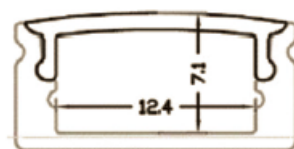

LEDBARSMPU - Surface Mount Bar only with Diffuser

Bar Type	Surface Mount
LED Rope Light	Not Included
Colour of Bar	Silver
Material	Aluminium Alloy, Polycarbonate
Diffuser	Opal
Size	17.13(W) x 8.8 (H)x 2500 (L) mm

17.13(W) x 8.8(H) mm