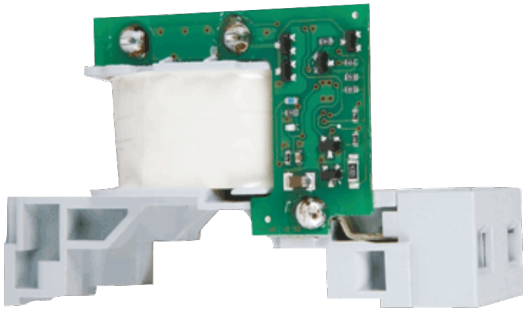

Catalogue No: **CAC7-37E-24VDC**

COIL FOR CA7-9E/37E 24V DC TC714E

Motor Control and Drives > Motor Starting and Protection > Contactors > Sprecher + Schuh Contactors > Accessories and Spares > CA7 Spare Parts

COIL CA7-9E/37E 24V DC TC714E

Representative Photo Only
(actual product may vary based on configuration selections)

SPECIFICATIONS

Product Series	CA7 Accessories and Spare Parts
Component Type Motor Control and Drives	Spare Part
Contactors Accessory / Spare Part Type	Coil
Coil Type	Electronic type
Coil Voltage, DC, Nom	24 V DC
Details, Contactor	CA7-9E...37E, CS7-E
Details, compatible product series	CA7-9E...16E, CA7-9E-M...16E-M..., CAN7-12E...16E, CA7-23E...37E, CA7-23E-M..., CAN7-37E, CS7-E