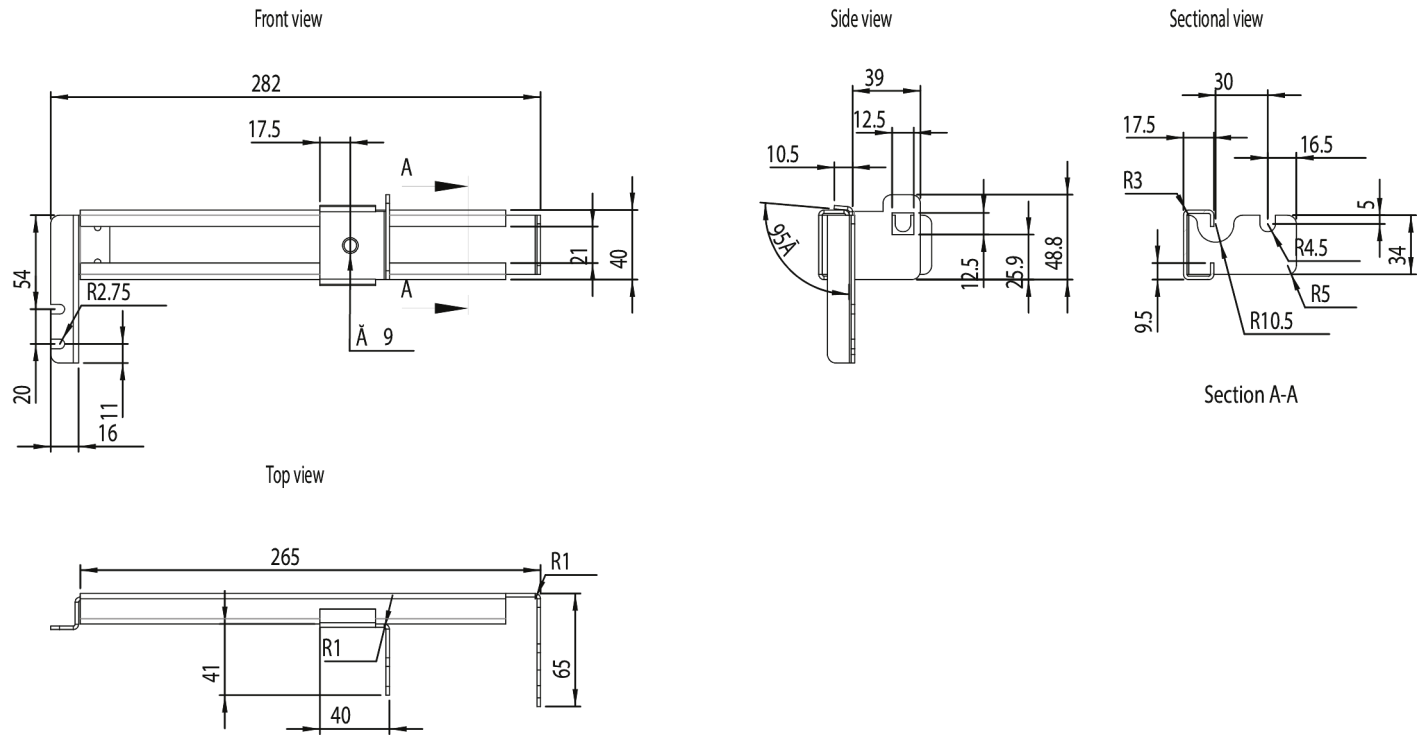

Depth Adjustment Kit to Suit MAS/ASR/SRE for AMP/ADI D400mm

Representative Photo Only
(actual product may vary based on configuration selections)

SPECIFICATIONS

Depth, Enclosure	400 mm depth
------------------	--------------

Dimension Diagram