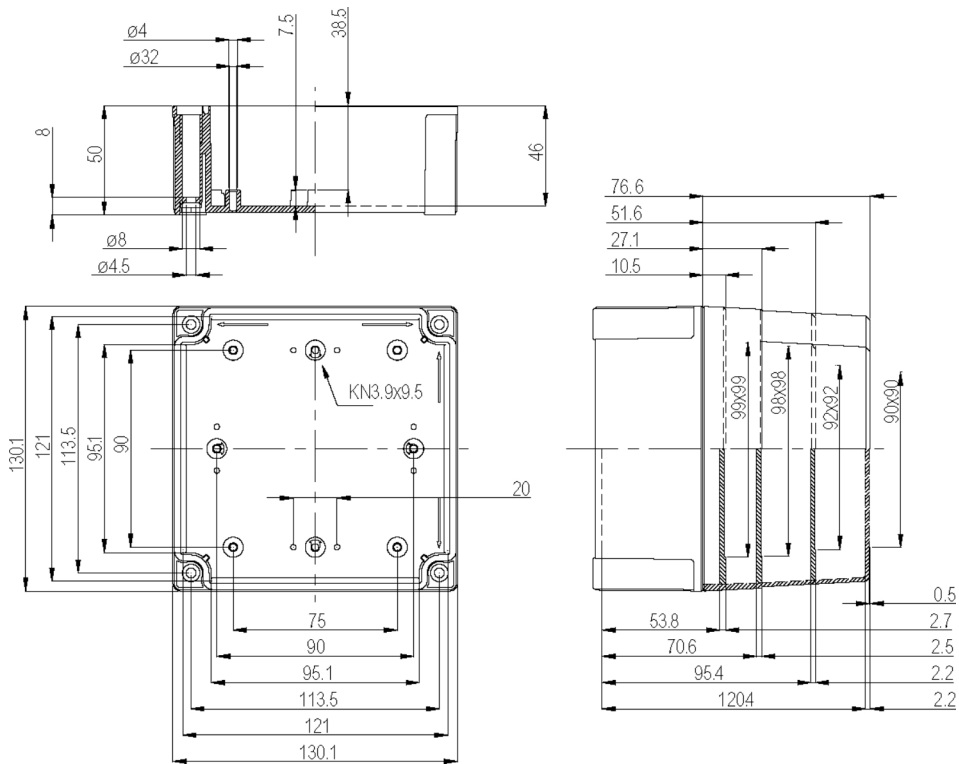

Catalogue No: **ABS 125/125 HG**

TERMINAL BOX MNX ABS IP66/67 HB H130 x W130 x 125mm GREY

Enclosures and Climate Control > Standard Enclosures > Terminal Boxes > Thermoplastic Terminal Boxes > MNX Range > Complete MNX ABS Enclosures (Mounting Plates Sold Separately)

REFERENCES	
IECEX Certificate	-
Supplier Declaration of Conformity:	-
Installation Guide:	-
User Manual:	-
Manufacturer Datasheet:	-
Manufacturer Catalogue & Product Selection:	-

Dimension Diagram