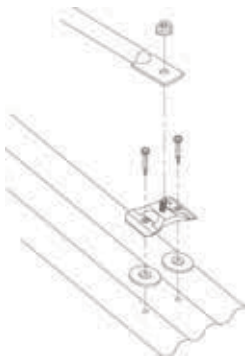

Satellite Mounts Mounting Hardware

Duo Cleat Corrugated Metal Roof Kit

Unobtrusive load-spreader for fixing Fleximount to CGI supported by light gauge metal battens.
FB607226

Vertical Surface Mount

Wind Classification:
W50 with 65cm Dish
W41 with 80cm Dish

Extended Vertical Surface Mount
FB607058

Metal Batten Universal Roof Kit

Heavy-duty load spreader for metal clad roofs supported by metal battens.
FB607150A

Soffit / Ground Mount

Soffit Mount
FB606648A - wall mount

Ground Mount 1.8 x 76mm
FB607175

Extended Fascia Mount

Wind Classification:
W50 with 65cm Dish
W41 with 85cm Dish

FB607011A

Portable Satellite Dish Mount

Designed for quick assembly.
Provides a stable base for satellite dish.
FB607200