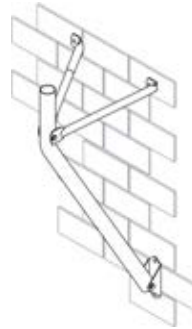

Satellite Mounts Mounting Hardware

Duo Cleat Corrugated Metal Roof Kit

Unobtrusive load-spreader for fixing Fleximount to CGI supported by light gauge metal battens.
FB607226

Vertical Surface Mount

Wind Classification:
W50 with 65cm Dish
W41 with 80cm Dish

Extended Vertical Surface Mount
FB607058

Metal Batten Universal Roof Kit

Heavy-duty load spreader for metal clad roofs supported by metal battens.
FB607150A

Soffit / Ground Mount

Soffit Mount
FB606648A - wall mount

Ground Mount 1.8 x 76mm
FB607175

Extended Fascia Mount

Wind Classification:
W50 with 65cm Dish
W41 with 85cm Dish

FB607011A

Portable Satellite Dish Mount

Designed for quick assembly.
Provides a stable base for satellite dish.
FB607200