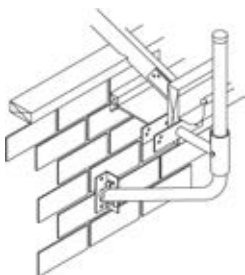

Satellite Mounts Mounting Hardware

Duo Cleat Corrugated Metal Roof Kit

Unobtrusive load-spreader for fixing Fleximount to CGI supported by light gauge metal battens.
FB607226

Vertical Surface Mount

Wind Classification:
W50 with 65cm Dish
W41 with 80cm Dish

Extended Vertical Surface Mount
FB607058

Metal Batten Universal Roof Kit

Heavy-duty load spreader for metal clad roofs supported by metal battens.
FB607150A

Soffit / Ground Mount

Soffit Mount
FB606648A - wall mount

Ground Mount 1.8 x 76mm
FB607175

Extended Fascia Mount

Wind Classification:
W50 with 65cm Dish
W41 with 85cm Dish

FB607011A

Portable Satellite Dish Mount

Designed for quick assembly.
Provides a stable base for satellite dish.
FB607200