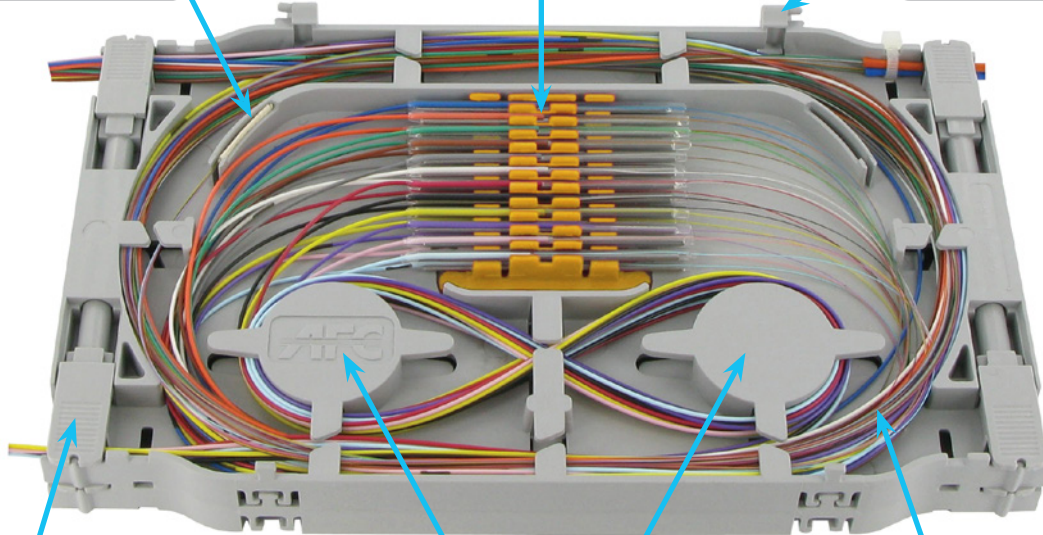

Fibre Optic Splice Cassette

AFL introduces a new range splice cassettes for fusion splicing up to 24 fibres for any rack or wall mounted enclosure.

They provide excellent fibre protection and fibre management to incoming and outgoing fibres. Slotted fibre retaining clips and internal fibre management spools ensures fibres can be safely terminated and housed without exceeding the minimum bend radius. These new splice cassettes are proudly designed, manufactured and assembled in Australia.

Features and Benefits

Dark fibre storage areas allow easy access

High density splice comb allowing double stacking

Hinge allows cassettes to be stacked for easy access

Spring loaded clamps maintain a constant force on incoming and outgoing fibres.

2 x 30 mm columns for reversing the fibre direction and excess fibre storage

Wide fibre channels allows up to 24 x 1.5 mt lengths of 900 µm fibres. This allows easier access when splicing fibres

Fibre Optic Splice Cassette

Technical Specifications

| FEATURE | LARGE | SMALL |
|---------------------------------|---|-------------------|
| Max no. of splices | 24 | 12 |
| Dimensions (mm) (l) x (w) x (h) | 200 x 125 x 9.8 | 115 x 115 x 9.8 |
| RoHS compliant | Yes as per 2011/65/EC directive | |
| Material | ABS FR 04-180 (Cassette and lid) ACETYL (splice comb) | |
| Flame retardant | Yes. Meets UL94 V-0 flammability tests | |
| Recommended splice protectors | SPLPROT-HS-2.5/62 | SPLPROT-HS-2.5/45 |
| Kit contents include | Cassette, lid, splice comb, splice protectors, cable ties and mounting screws | |