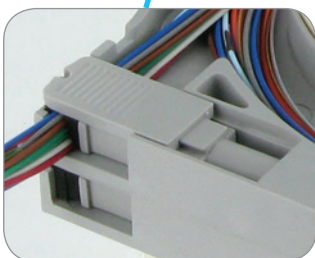

Fibre Optic Splice Cassette

AFL introduces a new range splice cassettes for fusion splicing up to 24 fibres for any rack or wall mounted enclosure.

They provide excellent fibre protection and fibre management to incoming and outgoing fibres. Slotted fibre retaining clips and internal fibre management spools ensures fibres can be safely terminated and housed without exceeding the minimum bend radius. These new splice cassettes are proudly designed, manufactured and assembled in Australia.

Features and Benefits

Dark fibre storage areas allow easy access

High density splice comb allowing double stacking

Hinge allows cassettes to be stacked for easy access

Spring loaded clamps maintain a constant force on incoming and outgoing fibres.

2 x 30 mm columns for reversing the fibre direction and excess fibre storage

Wide fibre channels allows up to 24 x 1.5 mt lengths of 900 µm fibres. This allows easier access when splicing fibres

Fibre Optic Splice Cassette

Technical Specifications

| FEATURE | LARGE | SMALL |
|---------------------------------|---|-------------------|
| Max no. of splices | 24 | 12 |
| Dimensions (mm) (l) x (w) x (h) | 200 x 125 x 9.8 | 115 x 115 x 9.8 |
| RoHS compliant | Yes as per 2011/65/EC directive | |
| Material | ABS FR 04-180 (Cassette and lid) ACETYL (splice comb) | |
| Flame retardant | Yes. Meets UL94 V-0 flammability tests | |
| Recommended splice protectors | SPLPROT-HS-2.5/62 | SPLPROT-HS-2.5/45 |
| Kit contents include | Cassette, lid, splice comb, splice protectors, cable ties and mounting screws | |