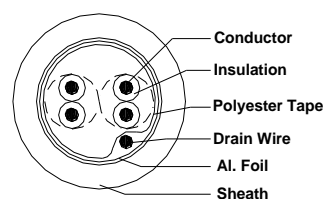

## Part No: MCP242S

Description	Stranded 19AWG PACW, 2 Twisted Pair, PP Insulated, Aluminium Polyester Tape Overall Screen, TACW 24AWG Drain Wire, PVC Sheath
Applicable Standards	AS/NZS 1125, AC/CA S-008, AS-1049
Suitable Applications	Used as signal transmission and connection of checking appliances of distribution system, computer system.

### Cable Construction Relative Parts