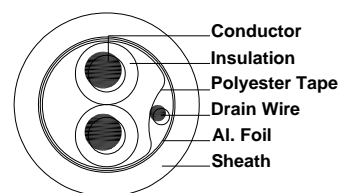

garland
cables

pro series

Industrial / Power / Data / Security / Fibre

Garland's Pro Series range is the experts' choice for high quality cables.

Data Cable

Part No: MCP1S

Description	Stranded 24AWG (7/0.2mm) TACW, Single Twisted Pair, PP Insulated, Aluminium Polyester Tape Overall Screen, 24AWG (7/0.2mm) TACW Drain Wire, PVC Sheath.
Applicable Standards	AS/CA S-008, UL758, EIA-RS422, AS 1049
Suitable Applications	Used as signal transmission and connection of checking appliances of distribution system, computer system

Cable Construction Drawing

Cable Construction Relative Parts

Cable Description

Conductor	AWG	Standing	Area(mm ²)	Diameter(mm)	Material
	24	7/0.20	0.22	0.60	TACW
Insulation	Pair : 1		Material : Polypropylene		
	Material :		Blue/White-Blue		
	Colour :		Nominal Thickness (mm) : 0.28		
	Nominal OD (mm) :		1.2		
Screen	Material : Al. Polyester Tape		Coverage : 100%		
Drain Wire	AWG	Standing	Area(mm ²)	Diameter(mm)	Material
	24	7/0.20	0.22	0.60	TACW

Sheath	Material : PVC Colour : Beige(Pantone 4745) Nominal Thickness (mm) : 0.80 Nominal OD (mm) : 4.4
--------	--

Electrical Properties

Voltage Rating	ELV
Max. Conductor DC Resistance @ 20°C	95.3Ω/km
Min. Insulation Resistance @ 20°C	1,000MΩ.km
Voltage Test: Conductor to core	1.5 kV ac/1min
Voltage Test: Core to sheath	3.0 kV ac/1min
Voltage Test: Shield to sheath	3.0 kV ac/1min