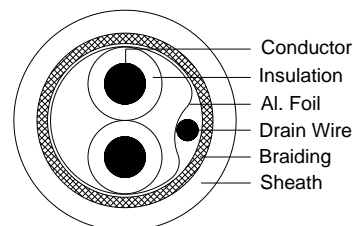

garland
cables

pro series

Industrial / Power / Data / Security / Fibre

Garland's Pro Series range is the experts' choice for high quality cables.

Data Cable

Part No: MCP1BFS

Description	Stranded 24AWG (7/0.2mm) TACW, Single Pairs, PP Insulated, Aluminium Polyester Tape Overall Screen, 24AWG TACW Drain Wire, TACW Braiding, PVC Sheath.
Applicable Standards	AS/CA S-008, As 1049
Suitable Applications	Used for interconnecting analog audio signals including microphone, line level and speakers to amplifiers, audio switches and consoles.

Cable Construction Drawing

Cable Construction Relative Parts

Cable Description

Conductor	AWG	Standing	Area(mm ²)	Diameter(mm)	Material
	24	7/0.20	0.22	0.60	TACW
Insulation	Pair : 1		Material : Polypropylene		
	Colour : Red/Black		Nominal Thickness (mm) : 0.3		
	Nominal OD (mm) : 1.2				
Screen	Material : Al. Polyester Tape			Coverage : 100%	
Drain Wire	AWG	Standing	Area(mm ²)	Diameter(mm)	Material
	24	7/0.20	0.22	0.60	TACW
Braiding	Material : TACW			Coverage : 82%	

Garland's Pro Series range is the experts' choice for high quality cables.

Sheath	Material : PVC Colour : Agate Grey (RAL 7046) Nominal Thickness (mm) : 0.70 Nominal OD (mm) : 4.5
--------	--

Electrical Properties

Supply Information

Pack Size	Pack Type	Dimensions	Qty Per Carton	Cartons Per Pallet
100m	Plastic Reel	10 x 4.5 x 2.5"	6R	
500m	Wooden Reel	W30 x 21.8cm	1R	

Document Change Record	Issue	Date	Prepared by	Approved By
	01	24-12-2012	LLS	Pent
Change History	Issue	Change		