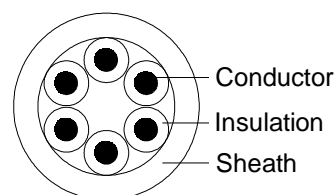

garland
cables

pro series

Industrial / Power / Data / Security / Fibre

Garland's Pro Series range is the experts' choice for high quality cables.

Security Cable

Part No: MC76GY

Description	Stranded 24AWG (7/0.2mm) PACW, 6Cores, PVC Insulation, PVC Sheath.
Applicable Standards	AS/CA S-008, BS4737-3.30, AS 1049
Suitable Applications	For inter-connecting wiring, suitable for use in Security/Intruded Alarm system; Use in low voltage/low current applications such as intercommunication.
	Not suitable for mains connection.

Cable Construction Drawing

Cable Construction Relative Parts

Cable Description

Conductor	AWG	Standing	Area(mm ²)	Diameter(mm)	Material
	24	7/0.2mm	0.22	0.6	PACW
Insulation	Cores : 6		Material : PVC		
	Colour : White, Blue, Red, Black, Yellow, Green		Nominal Thickness (mm) : 0.28		
	Nominal OD (mm) : 1.2				
Sheath	Material : PVC		Colour : Grey(RAL 7046)		
	Nominal Thickness (mm) : 0.5		Nominal OD (mm) : 4.9		

Electrical Properties

Voltage Rating	ELV
Max. Conductor DC Resistance @ 20°C	93.3Ω/km
Min. Insulation Resistance @ 20°C	50MΩ.km
Voltage Test: Conductor to core	1.5 kV ac/1min
Voltage Test: Core to sheath	3.0 kV ac/1min