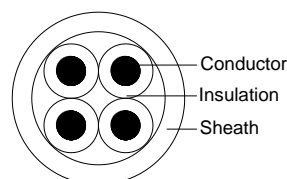

## Part No: MC144WH

Security Cable

Description	Stranded 21AWG PACW, 4C, PVC Insulation, PVC Sheath.
Applicable Standards	AS/ACIF S008, BS4737-3.30
Suitable Applications	For inter-connecting wiring, suitable for use in Security/Intruded Alarm system; Use in low voltage/low current applications such as intercommunication.
	Not suitable for mains connection.

### Cable Construction Drawing

### Cable Construction Relative Parts