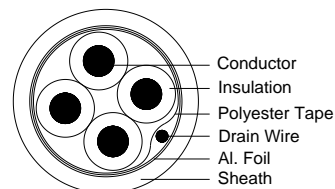

garland
cables

pro series

Industrial / Power / Data / Security / Fibre

Garland's Pro Series range is the experts' choice for high quality cables.

Security Cable

Part No: MC144S

Description	Stranded 21 AWG (14/0.2mm) PACW, 4C, PVC Insulation, Aluminium Polyester Tape, Overall Screen, TACW 24AWG Drain Wire, PVC Sheath.
Applicable Standards	AS/ACIF S008, BS4737-3.30, AS 1049
Suitable Applications	Used in signal transmission and for the connection of DTE (Data Terminal Equipment) operating on RS-422, X.27 and similar interfaces. Can also be used in the security market for connection of sensors, keypads and alarm modules.
Not suitable for mains connection	

Cable Construction Drawing

Cable Construction Relative Parts

Cable Description					
Conductor	AWG	Stranding	Area(mm ²)	Diameter(mm)	Material
	21	14/0.2	0.44	0.87	PACW
Insulation	Cores :	4			
	Material :	PVC			
	Colour :	Red, Blue, Yellow, Green			
	Nominal Thickness (mm) :	0.3			
	Nominal OD (mm) :	1.5			
Drain Wire	AWG	Stranding	Area(mm ²)	Diameter(mm)	Material
	24	7/0.2	0.22	0.6	TACW
Screen	Material : Al. Polyester Tape			Coverage : 100%	

Sheath	Material :	PVC
	Colour :	Grey
	Nominal Thickness (mm) :	0.7
	Nominal OD (mm) :	5.7

Electrical Properties

Voltage Rating	ELV
Max. Conductor DC Resistance @ 20°C	45.2Ω/km
Min. Insulation Resistance @ 20°C	50MΩ.km
Voltage Test: Conductor to core	1.5 kV ac/1min
Voltage Test: Core to sheath	3.0 kV ac/1min
Voltage Test: Shield to sheath	3.0 kV ac/1min