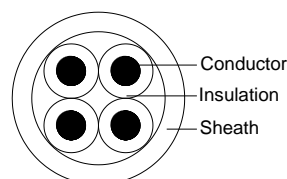

garland
cables

pro series

Industrial / Power / Data / Security / Fibre

Garland's Pro Series range is the experts' choice for high quality cables.

Part No: MC144GY

Description	Stranded 21 AWG PACW, 4C, PVC Insulation, PVC Sheath.
Applicable Standards	AS/ACIF S008, BS4737-3.30
Suitable Applications	For inter-connecting wiring, suitable for use in Security/Intruded Alarm system; Use in low voltage/low current applications such as intercommunication.
	Not suitable for mains connection.

Cable Construction Drawing

Cable Construction Relative Parts

Security Cable

Cable Description

Conductor	AWG	Stranding	Area(mm ²)	Diameter(mm)	Material
	21	14/0.2	0.44	0.87	PACW
Insulation	Cores : 4		Material : PVC		
	Material :		Colour : Red, Black, White, Blue		
	Nominal Thickness (mm) :		0.3		
	Nominal OD (mm) :		1.5		
Sheath	Material :		PVC		
	Colour :		Grey		
	Nominal Thickness (mm) :		0.5		
	Nominal OD (mm) :		4.7		