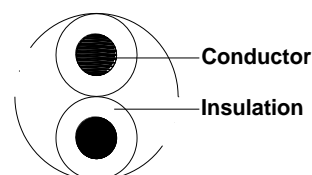

garland
cables

pro series

Industrial / Power / Data / Security / Fibre

Garland's Pro Series range is the experts' choice for high quality cables.

Part No: JW15

Description	Solid 24AWG PACW, 2 Cores Twisted, V-75 PVC Insulation.
Applicable Standards	AS/ACIF S008
Suitable Applications	For the wiring of electronic and allied equipment and for the interconnection of internal telephone frames. Not intended for direct connection to mains power

Cable Construction Drawing

Colour shown for illustration purposes only.
For actual colour variants, please refer to Supply Information below.

Cable Construction Relative Parts

Conductor
Insulation

Jumper Wire

Cable Description

Conductor	AWG	Area(mm ²)	Stranding	Diameter(mm)	Material
	24	0.2	1/0.5	0.5	PACW
Insulation	Cores :	2			
	Material :	V-75 PVC			
	Colour :	Refer to Supply Information			
	Nominal Thickness (mm) :	0.25			
	Nominal OD (mm) :	1.0			
Twisting	Nominal OD (mm) : 2.0				