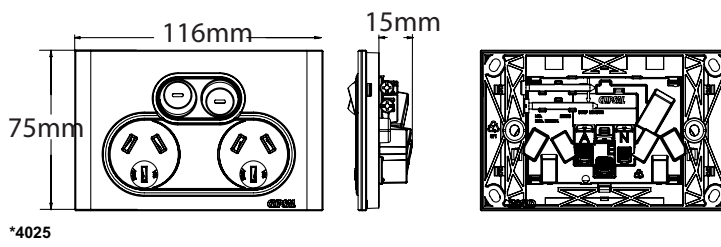

Product Specifications

Switched Sockets

Catalogue No.	Description	Rating
*4015	Power outlet single, Round earth option available	10A 250V a.c.
*4015L		10A 250V a.c.
*4025	Power outlet double	10A 250V a.c.
*4025X	Power outlet double, Extra switch, 250V a.c.	20A/16AX 250V a.c.

*4025