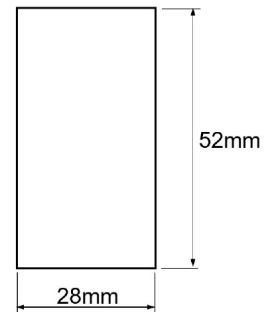

**4062PBL
Cut Out**