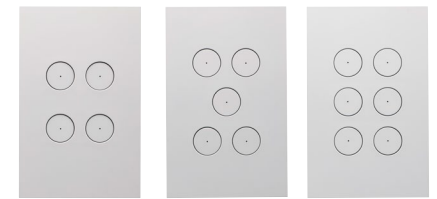

Z4064PBL

Z4065PBL

Z4066PBL