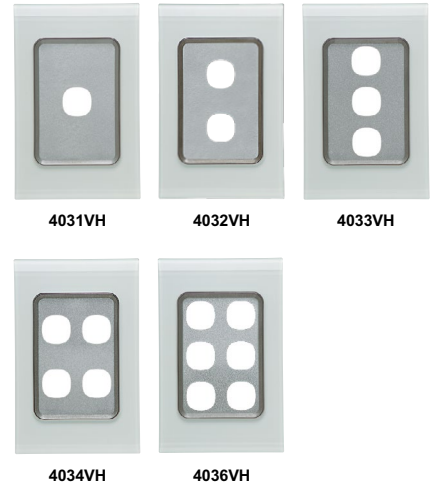

Product Specifications

Voice & Data

Catalogue No.	Description
*4031VH	Vertical/Horizontal, 1 gang grid & plate assembly Suits 30 Series Mechanisms
*4032VH	Vertical/Horizontal, 2 gang grid & plate assembly Suits 30 Series Mechanisms
*4033VH	Vertical/Horizontal, 3 gang grid & plate assembly Suits 30 Series Mechanisms
*4034VH	Vertical/Horizontal, 4 gang grid & plate assembly Suits 30 Series Mechanisms
*4036VH	Vertical/Horizontal, 6 gang grid & plate assembly Suits 30 Series Mechanisms