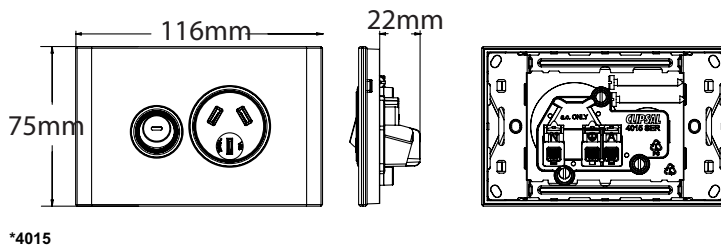

Product Specifications

Switched Sockets

Catalogue No.	Description	Rating
*4015	Power outlet single, Round earth option available	10A 250V a.c.
*4015L		10A 250V a.c.
*4025	Power outlet double	10A 250V a.c.
*4025X	Power outlet double, Extra switch, 250V a.c.	20A/16AX 250V a.c.

*4015