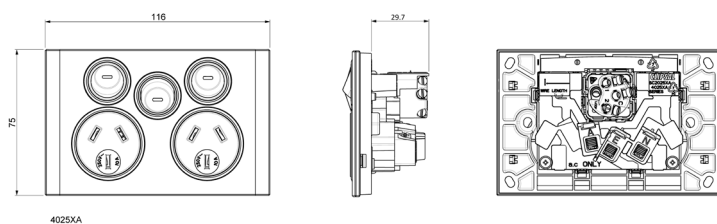

Product Specifications

Switched Sockets

Catalogue No.	Description	Rating
*4015	Power outlet single, Round earth option available	10A 250V a.c.
*4015L		10A 250V a.c.
*4025	Power outlet double	10A 250V a.c.
*4025X	Power outlet double, Extra switch, 250V a.c.	20A/16AX 250V a.c.

4025XA