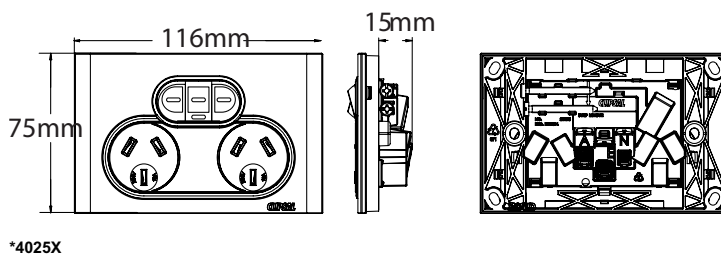

Product Specifications

Switched Sockets

Catalogue No.	Description	Rating
*4015	Power outlet single, Round earth option available	10A 250V a.c.
*4015L		10A 250V a.c.
*4025	Power outlet double	10A 250V a.c.
*4025X	Power outlet double, Extra switch, 250V a.c.	20A/16AX 250V a.c.

*4025X