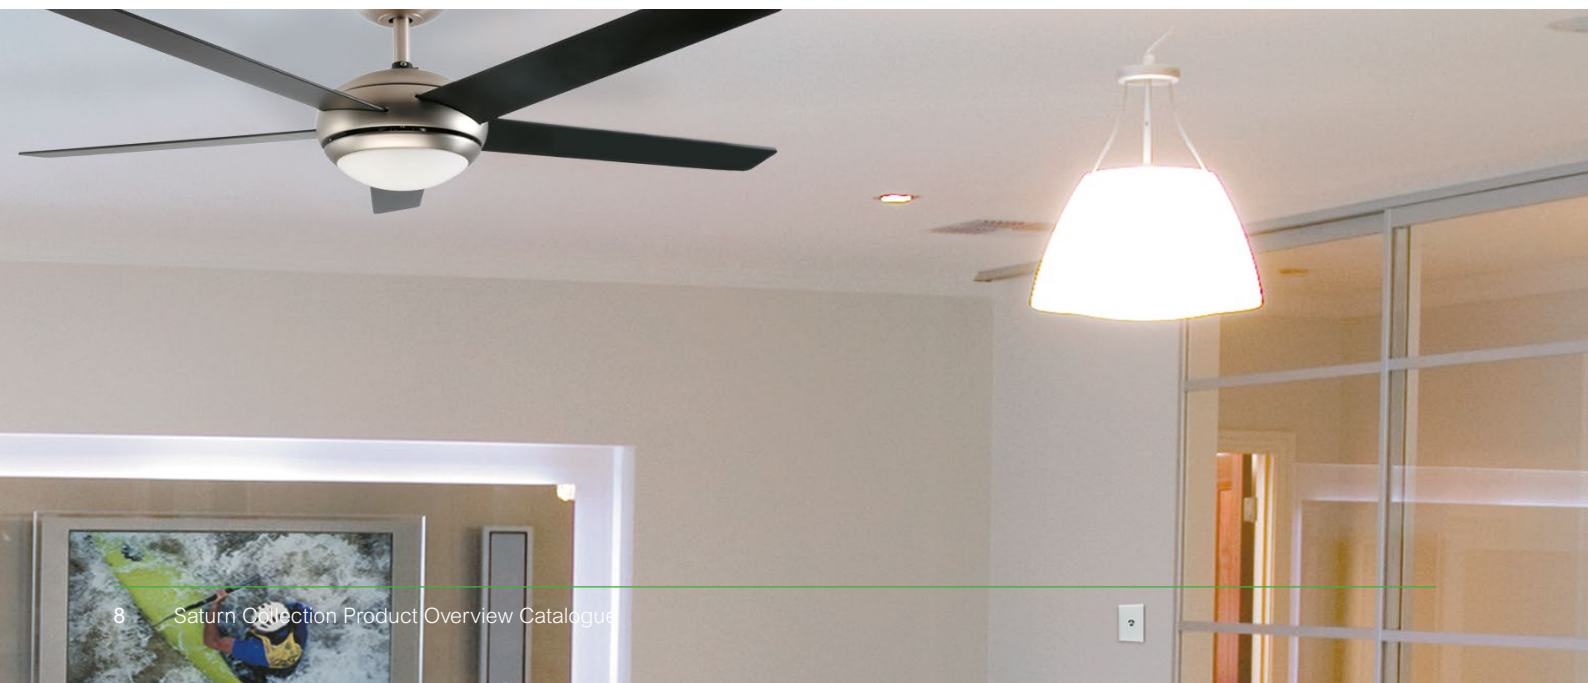

Works with Wiser™

Looking for a smart home solution, the Saturn range can be easily updated with one of these Wiser smart home micro modules.

The Wiser Micro Module Switch and Dimmer are connected products that allow any switch plate, such as Saturn or Zen to become smart. Simply mount behind the plate and wire to a momentary push-button switch. With simple APP controlled dimming and switching and optional 24hr timer function, they will add value to every home.