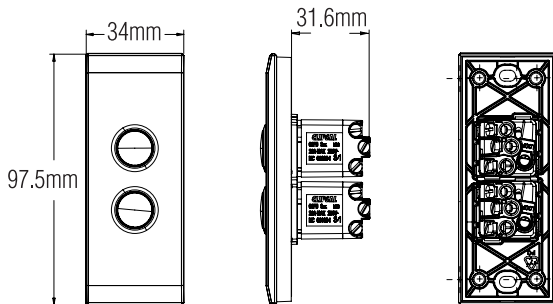

*4062PBL

Dimmers

Catalogue No.	Description	Rating
Z4062E450UDN	Dimmer, Rotary, Separately Switched, LED, Universal 450W, 2 gang	450W 220-240V a.c.