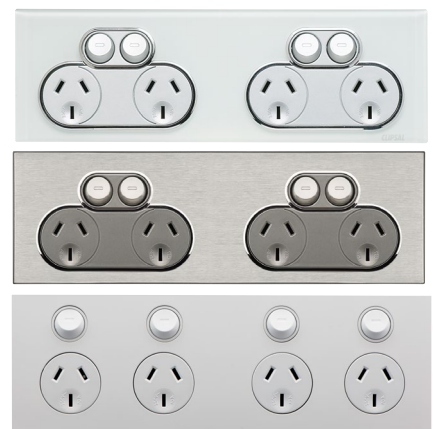

Quad Switched Sockets

If you require multiple power outlets, Saturn Quad Switched Sockets are your perfect option, combining Saturn's stylish look with the convenience of a quad power outlet.

Saturn Quad Switched Sockets are ideal for providing power to a home entertainment system, kitchen appliances, or anywhere you require multiple power outlets. The benefit of extra spacing between the centre outlets makes it perfect for large plug chargers.