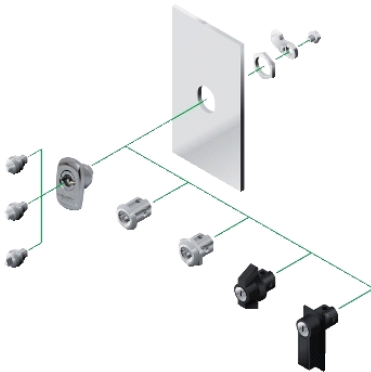

NSYSTDCSX

Replace. round lock, DB 3mm, for Spacial S3X enclosure, chrome-plated zamak

Main

Product or component type	Escutcheon
---------------------------	------------

Complementary

Accessory / separate part type	Round lock
Device application	Multi-purpose
Mounting support	Direct mounting on door
Range compatibility	Spacial S3X
Device composition	Shape insert 1 Key 1 Round lock 1
Quantity per set	Set of 1
Material	Chromium plated zamak round lock
Lock type	Lock 3 mm double bar