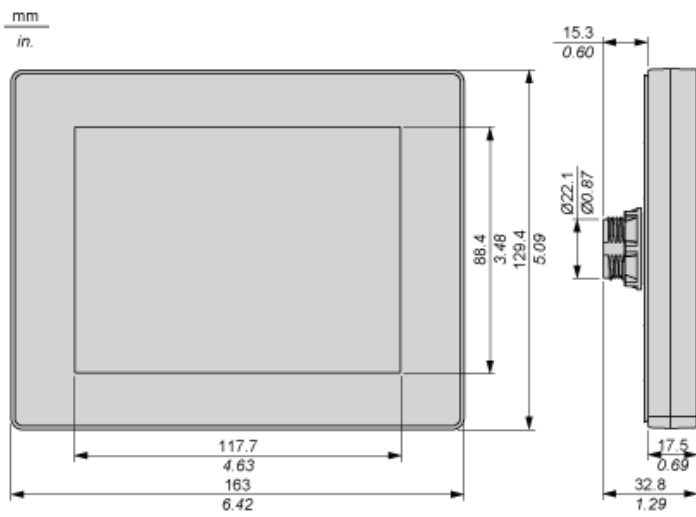

HMIS85

5in7 small touchscreen display front module Backlight
LED Color TFT LCD

Main

Range of product	Magelis SCU
Product or component type	Small touchscreen display HMI
Display size	5.7 inch
Pixel resolution	320 x 240 pixels QVGA

Complementary

Display type	Colour TFT LCD backlit LED
Touch panel	Analogue
Backlight lifespan	50000 hours with 65536 colours
Brightness	16 levels via touch panel
View angle horiz x vert	60° left 60° right 40° top 60° bottom
Character font	ASCII Chinese (simplified Chinese) Japanese (ANK, Kanji) Korean Taiwanese (traditional Chinese)
Width	163 mm
Depth	129.4 mm
Product weight	0.405 kg

Dimensions of 5.7-inches Display Module

The information provided in this documentation contains general descriptions and/or technical characteristics of the products contained herein. This documentation is not intended as a substitute for and is not to be used for determining suitability or reliability of these products for specific user applications. It is the duty of any such user or integrator to perform the appropriate and complete risk analysis, evaluation and testing of the products with respect to the relevant specific application or use thereof. Neither Schneider Electric Industries SAS nor any of its affiliates or subsidiaries shall be responsible or liable for misuse of the information contained herein.