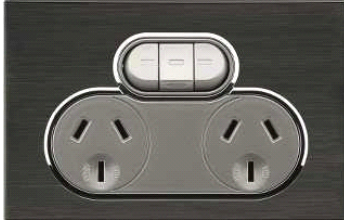

4025X-HB

SWITCHED SOCKET TWIN EXTRA SWITCH
SATURN 4000 SERIES INCLUDING SATURN
HORIZON

Main

Colour	Horizon black
Product brand	Clipsal

Complementary

Colour code	HB
Control type	ON/OFF button
Number of gangs	2 gangs
Pin number	3
Number of power socket outlets	2
Actuator	Rocker Switch
Mounting position	Horizontal
Fixing mode	By screws
Local signalling	Without light indicator
Material	Plastic
Surface finish	Glossy
[Ue] rated operational voltage	250 V AC
[In] rated current	10 A
Depth	8.5 mm
Length	116 mm
Width	75 mm
Fixing center	84 mm

Environment

standards	AS/NZS 3100 AS/NZS 3112 AS/NZS 3133 - approval number S/1
-----------	-----------------------------------------------------------------

Offer Sustainability

Sustainable offer status	Not Green Premium product
RoHS (date code: YYWW)	Compliant - since 1301 - Schneider Electric declaration of conformity
REACH	Reference not containing SVHC above the threshold
Product end of life instructions	Need no specific recycling operations