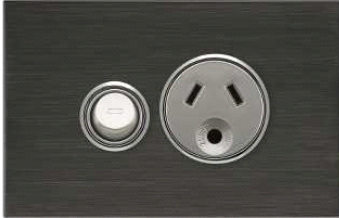

4015L-HB

SOCKET SWITCHED SINGLE ROUND EARTH
SATURN 4000 SERIES INCLUDING SATURN
HORIZON

Main

Colour	Horizon black
Product brand	Clipsal

Complementary

Colour code	HB
Control type	ON/OFF button
Number of gangs	1 gang
Pin number	3
Number of power socket outlets	1
Actuator	Rocker Switch
Mounting position	Horizontal
Fixing mode	By screws
Local signalling	Indicator light
Material	Plastic
Surface finish	Glossy
[Ue] rated operational voltage	250 V AC
[In] rated current	10 A
Depth	8.5 mm
Length	116 mm
Width	75 mm
Fixing center	84 mm

Environment

standards	AS/NZS 3100 AS/NZS 3112 AS/NZS 3133 - approval number S/1
-----------	---

Offer Sustainability

Sustainable offer status	Not Green Premium product
RoHS (date code: YYWW)	Compliant - since 1642 - Schneider Electric declaration of conformity
REACH	Reference not containing SVHC above the threshold
Product end of life instructions	Need no specific recycling operations