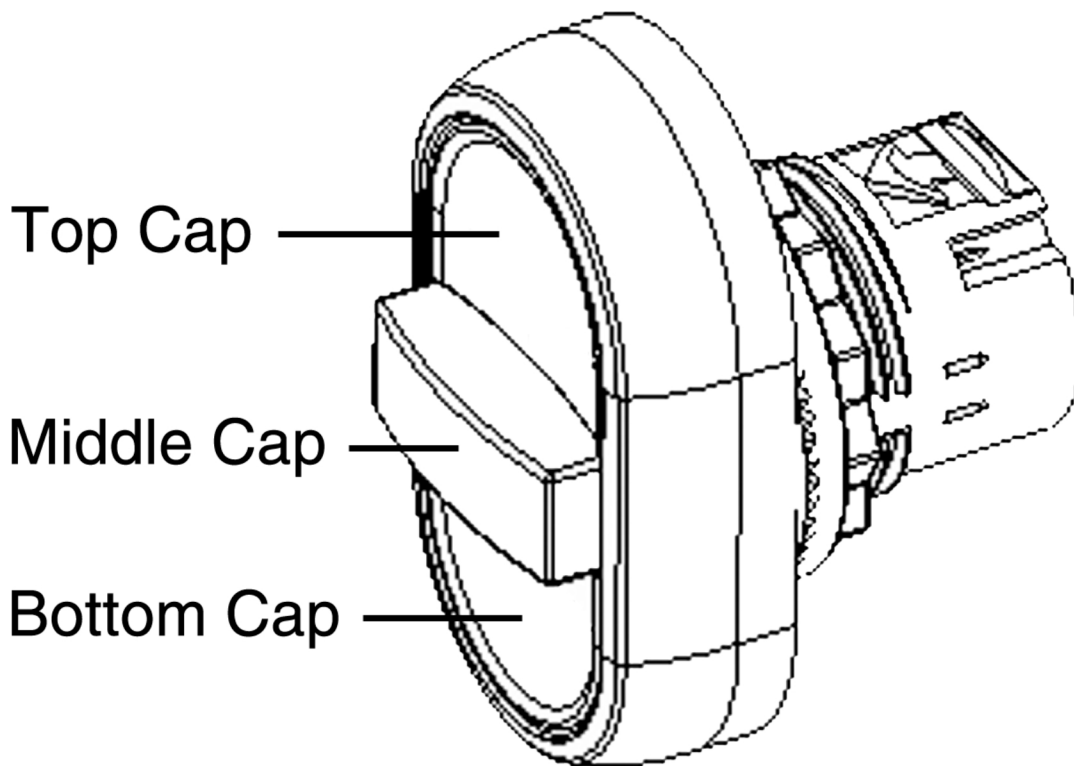

Catalogue No: **D7-AFU1**

COLOUR CAP FOR FLUSH MULTI-FUNCTION BLANK WHITE

Operator Control Devices > Pushbuttons and Control Switches > Pushbuttons and Pilot Lights > Sprecher + Schuh D7 Pushbuttons and Pilot Lights > D7 Accessories > Colour Caps for Non-Illuminated Pushbuttons

REFERENCES	
IECEX Certificate	-
Supplier Declaration of Conformity:	-
Installation Guide:	-
User Manual:	-
Manufacturer Datasheet:	Series D7_Manufacturer Datasheet
Manufacturer Catalogue & Product Selection:	-

Dimension Diagram