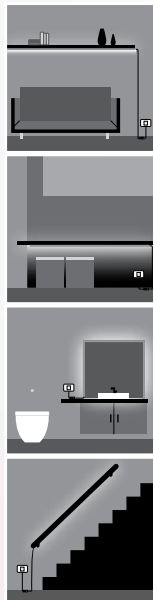

LED STRIP LIGHT KIT

DIY 2.4M MODULAR KITS

DIY EASY INSTALLATION	12V	5cm/3 LED's						
---------------------------------	-----	-------------	--	--	--	--	--	--

STRIP ONLY

FEATURES

- 2.4m LED Strip
- 3 x 60cm
- 2 x 30cm
- 3 x Corner Joiners
- 2 x T Joiners
- 8 x 4-Pin Connectors.
- 60 LED's per metre.
- Extra low voltage driver included with flex & plug.
- Pre-fitted with 3M™ self adhesive tape.
- Inline switch.
- Cutable every 5cm or every 3 LED's
- Available in Warm White or Cool White.
- 1 Year Warranty

MAIN APPLICATIONS

All interior residential rooms

MODEL NO.	LENGTH (M)	WATTS PER METRE (W/m)	LUMENS PER METRE (lm/m)	STRIP ONLY IP RATING	COLOUR TEMP
17558/01	2.4	5	400	IP65	WARM WHITE
17559/01	2.4	5	430	IP65	COOL WHITE