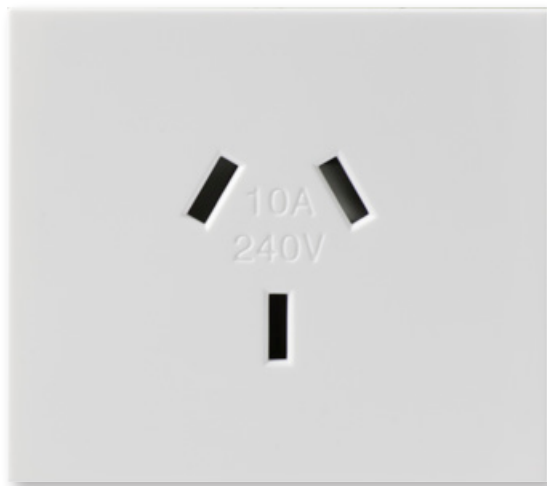

Data Sheet

Excel Life™

Vertical Single Powerpoint
Mechanism, Autoswitch, 10A

Cat No. **EMV787AWE**

Cat No.	EMV787AWE
Description	Excel Life Vertical Single Powerpoint Mechanism, Autoswitch, 10A
Supply voltage	230 - 240V a.c.
Current rating	10A
Colour	White (WE)
Compliance	AS/NZS 3112
Dimensions (WxHxD)	50 x 57 x 40mm

Excel Life™ Vertical Single Powerpoint Mechanism, Autoswitch, 10A

Cat No. **EMV787AWE**

- Internal safety shutters
- Inline terminals for easier installation
- Single powerpoint module to fit into a common window frame (ECFRAME)

Single product	
Cat No.	Barcode
EMV787AWE	9321001420835

Inner box (Qty 10)		
Cat No.	Barcode	Dimensions (WxHxD)
EMV787AWE	9321001420941	126 x 162 x 83mm

Outer box (Qty 120)		
Cat No.	Barcode	Dimensions (WxHxD)
EMV787AWE	9321001421054	260 x 340 x 260mm